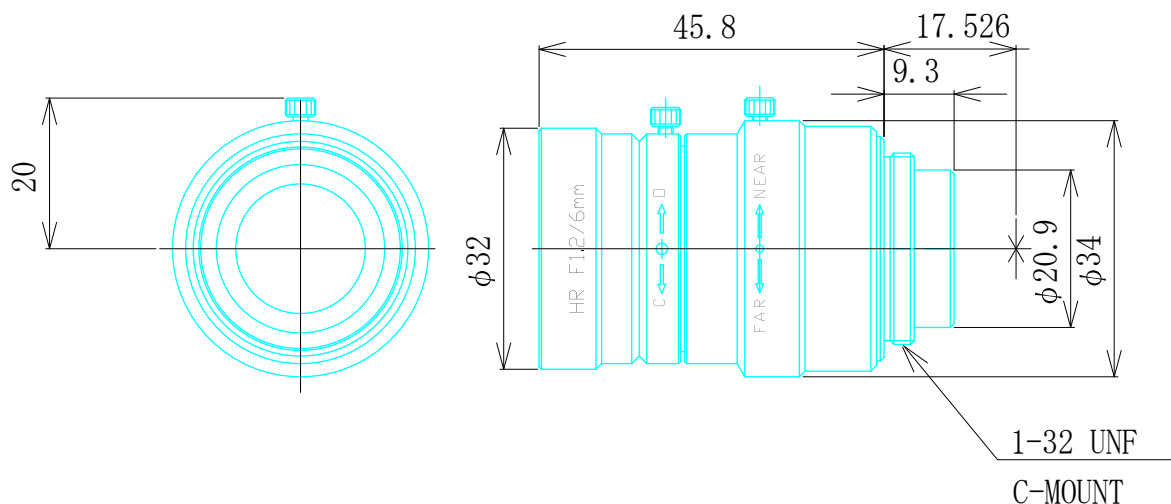

High Resolution Lenses

Item No. GMHR26012MCN

ITEM NO.	GMHR26012MCN
Focal Length	6 (mm)
Iris Range	F1.2 - 16
Angle of View (Hx V x D) 1/2"	56.2° x 43.5° x 67.0°
MOD	0.1 (m)
Filter Thread	M=30.5 , P=0.5
Dimention (D x L)	$\phi 34$ x 46 (mm)
Weight	110 (g)