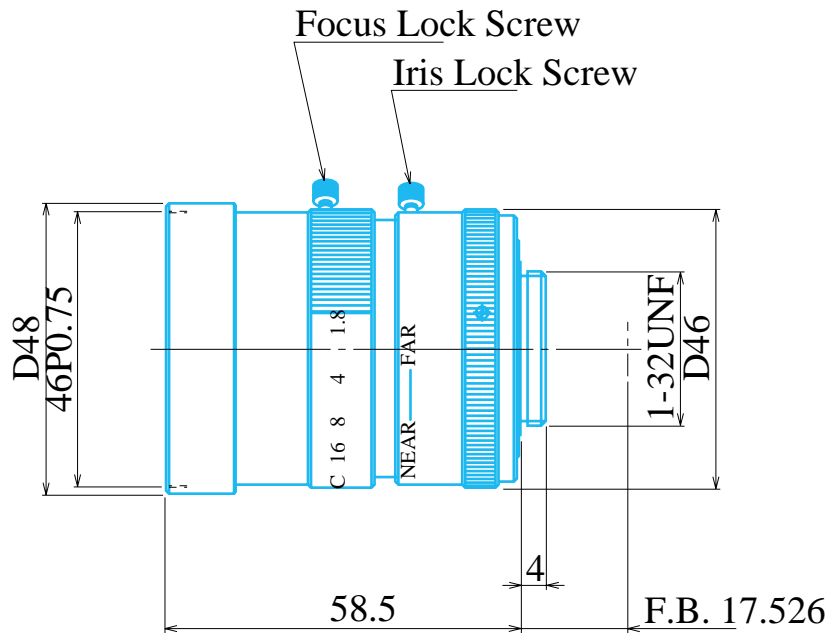

**1Inch Format Lenses**

**Item No.GMG47518MCN**

ITEM NO.		GMG47518MCN
Focal Length		75.0 (mm)
Iris Range		F1.8 - Close
Angle of View (H x V x D)	1"	9.7° x 7.3° x 12.3°
MOD		0.8 (m)
Filter Thread		M=46 , P=0.75
Dimension ( D x L )		48.0 x 58.5 (mm)
Weight		250 (g)