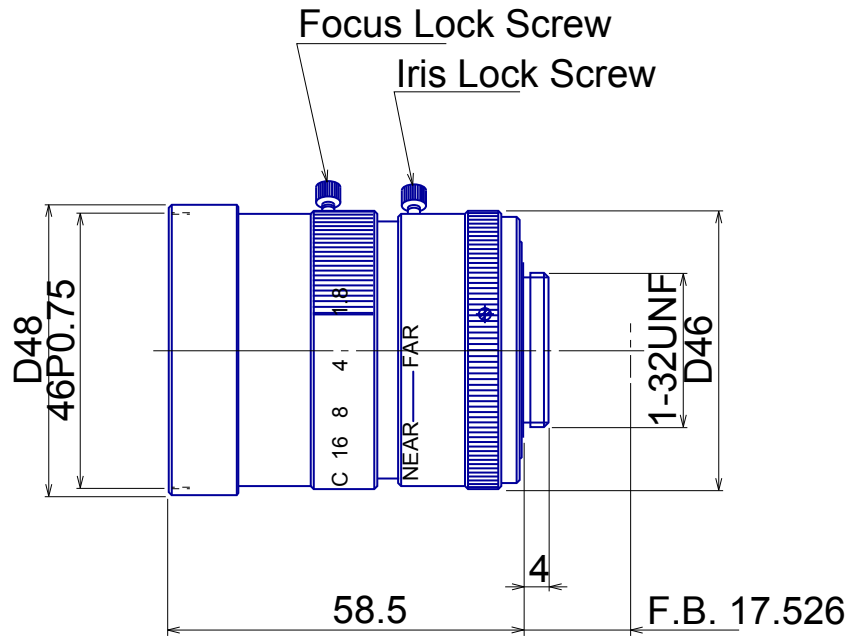

SWIR Lenses

Item No. GMG47518MCN-SWIR

ITEM NO.		GMG47518MCN-SWIR
Focal Length		75.0 (mm)
Iris Range		F1.8 - Close
Angle of View (H x V x D)	1"	9.7 x 7.3 x 12.3
MOD		0.8 (m)
Filter Thread		M=46, P=0.75
Dimension (D x L)		48.0 x 58.5 (mm)
Weight		250 (g)