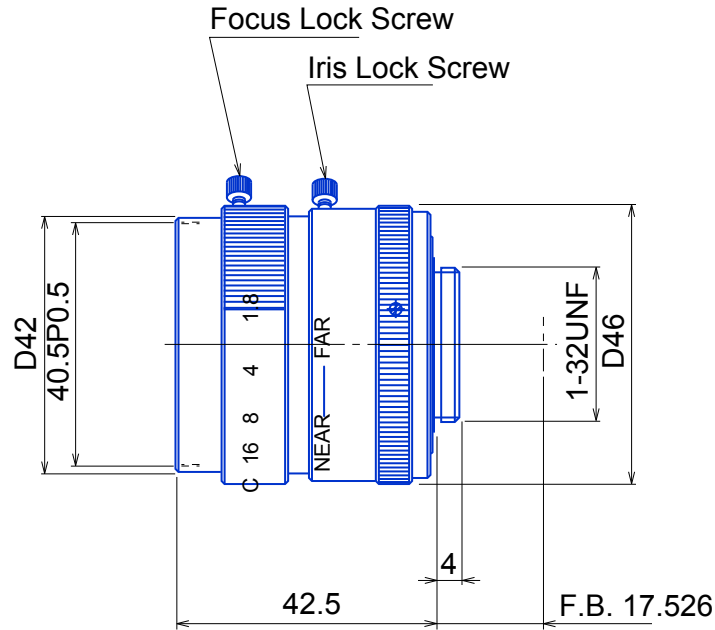

SWIR Lenses

**Item No. GMG45018MCN-SWIR**

ITEM NO.		GMG45018MCN-SWIR
Focal Length		50.0 (mm)
Iris Range		F1.8 - Close
Angle of View (H x V x D)	1"	14.5 x 10.9 x 18.0
MOD		0.7 (m)
Filter Thread		M=40.5, P=0.5
Dimension (D x L)		46.0 x 42.5 (mm)
Weight		150 (g)