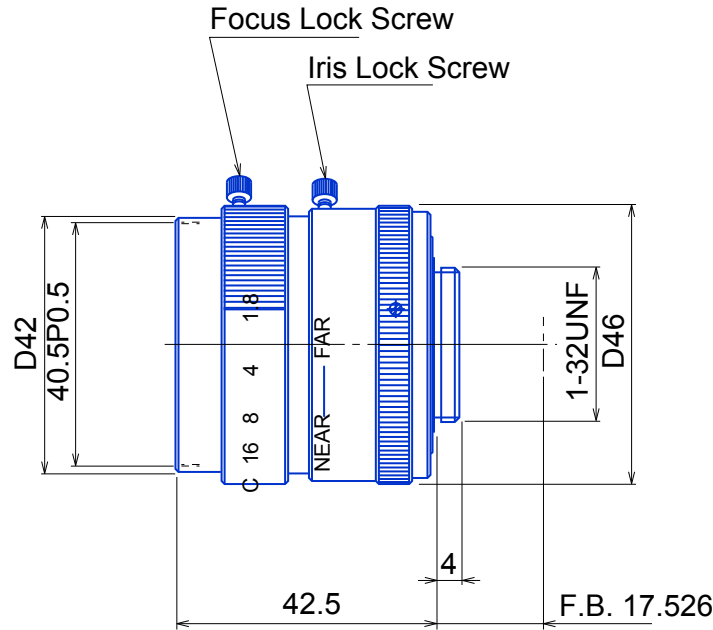

SWIR Lenses

**Item No. GMG45018MCN-SWIR**

ITEM NO.		GMG45018MCN-SWIR
Focal Length		50.0 (mm)
Iris Range		F1.8 - Close
Angle of View (H x V x D)	1"	14.5 x 10.9 x 18.0
MOD		0.7 (m)
Filter Thread		M=40.5, P=0.5
Dimension (D x L)		46.0 x 42.5 (mm)
Weight		150 (g)