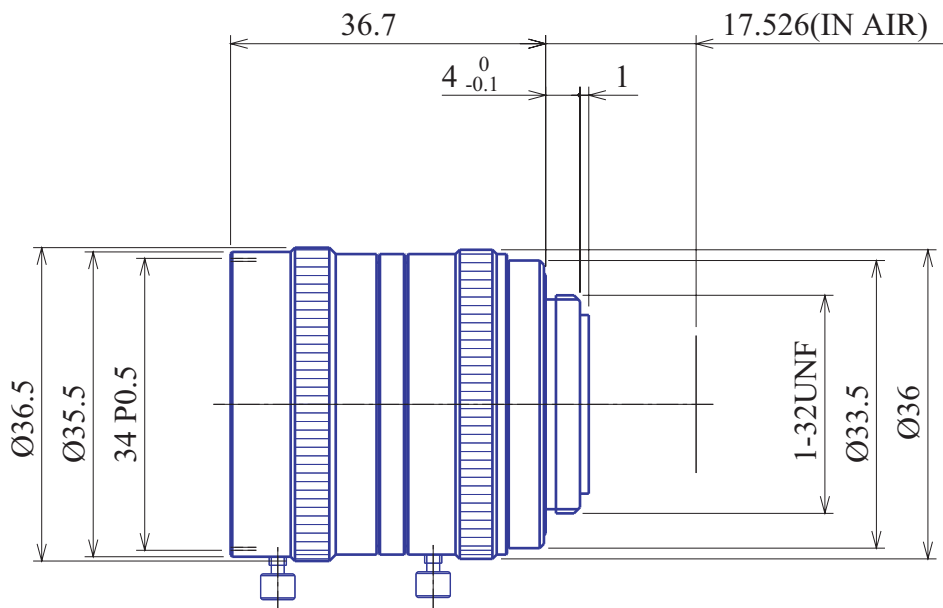

1Inch Format Lenses

Item No.GMG42514MCN

ITEM NO.		GMG42514MCN	
Focal Length		25.0	(mm)
Iris Range		F1.4 - Close	
Angle of View (H x V x D)	1"	28.7° x 21.7° x 36.0°	
MOD		0.5	(m)
Filter Thread		M=34, P=0.5	
Dimension (D x L)		$\varnothing 36.5 \times 36.7$	(mm)
Weight		110	(g)