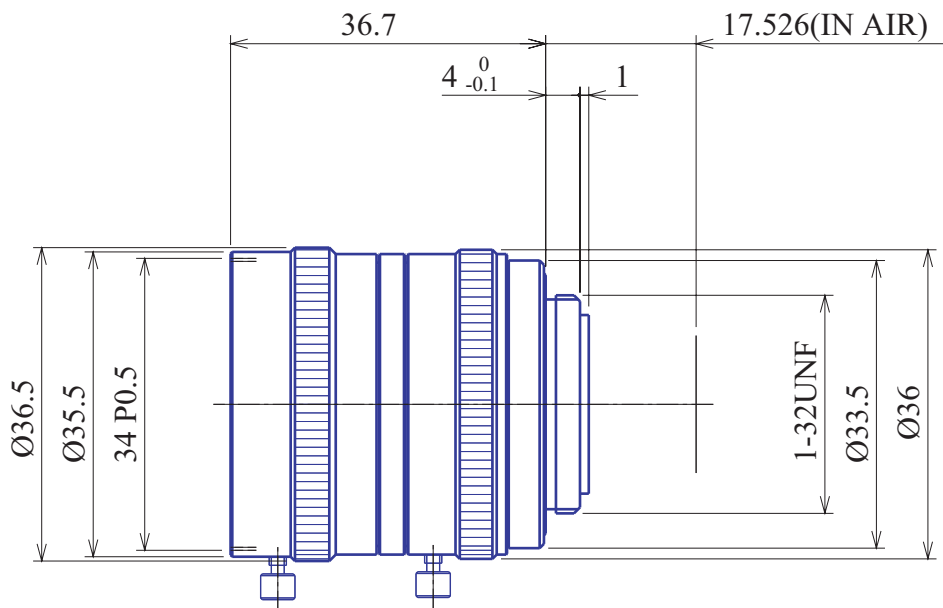

1Inch Format Lenses

Item No.GMG42514MCN

ITEM NO.		GMG42514MCN
Focal Length		25.0 (mm)
Iris Range		F1.4 - Close
Angle of View (H x V x D)	1"	28.7° x 21.7° x 36.0°
MOD		0.5 (m)
Filter Thread		M=34, P=0.5
Dimention (D x L)		$\varnothing 36.5 \times 36.7$ (mm)
Weight		110 (g)