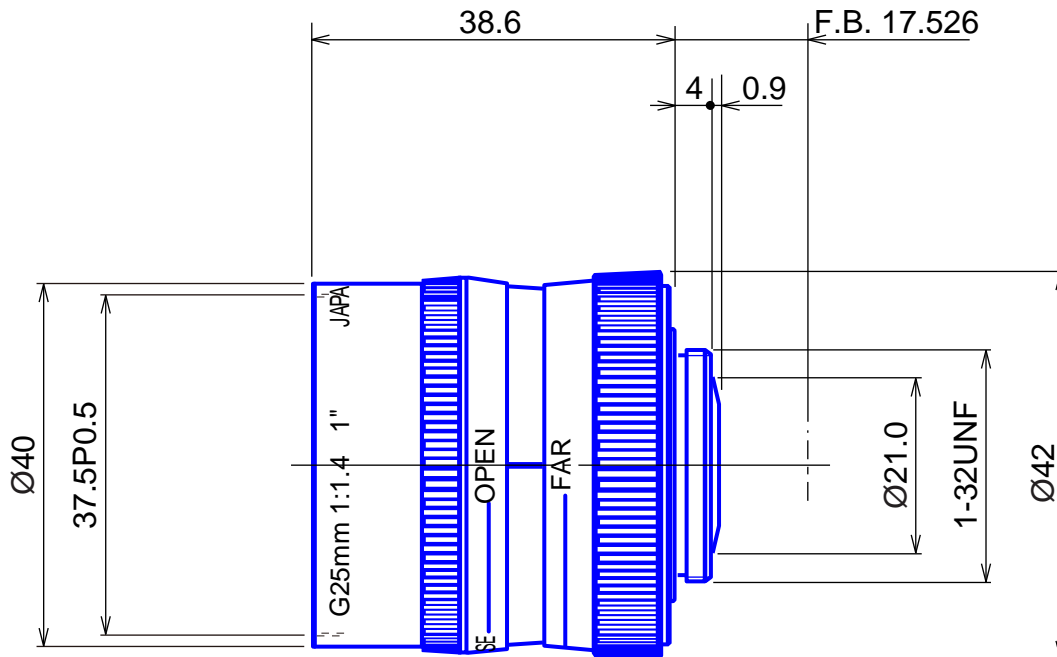

1inch Format High Resolution Lenses

Item No. GMG42514C

ITEM NO.	GMG42514C	
Focal Length	25.0	(mm)
Iris Range	F1.4 - Close	
Angle of View (H x V x D) 1"	28.7° x 21.7° x 36.0°	
MOD	0.5	(m)
Filter Thread	M=37.5, P=0.5	
Dimension (D x L)	Ø40 x 38.6	(mm)
Weight	65	(g)