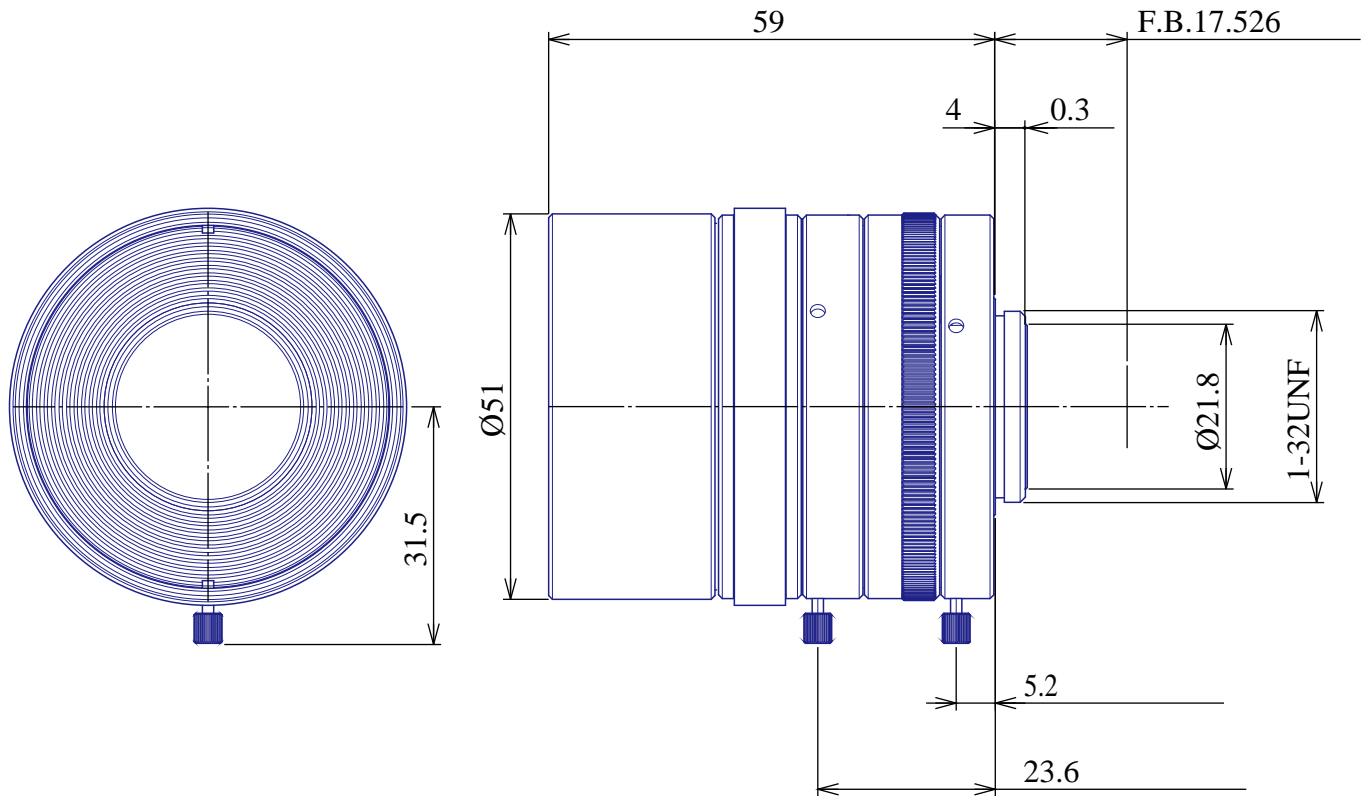

SWIR Lenses

**Item No.GMA5HR31218MCN-SWIR**

ITEM NO.		GMA5HR31218MCN-SWIR
Focal Length		12 (mm)
Iris Range		F1.8 - 22
Angle of View (H x V x D)	2/3"	40°3' x 30°8'
MOD		0.15 (m)
Filter Thread		M=49, P=0.75
Dimension (D x L)		Ø51 x 59.0 (mm)
Weight		200 (g)