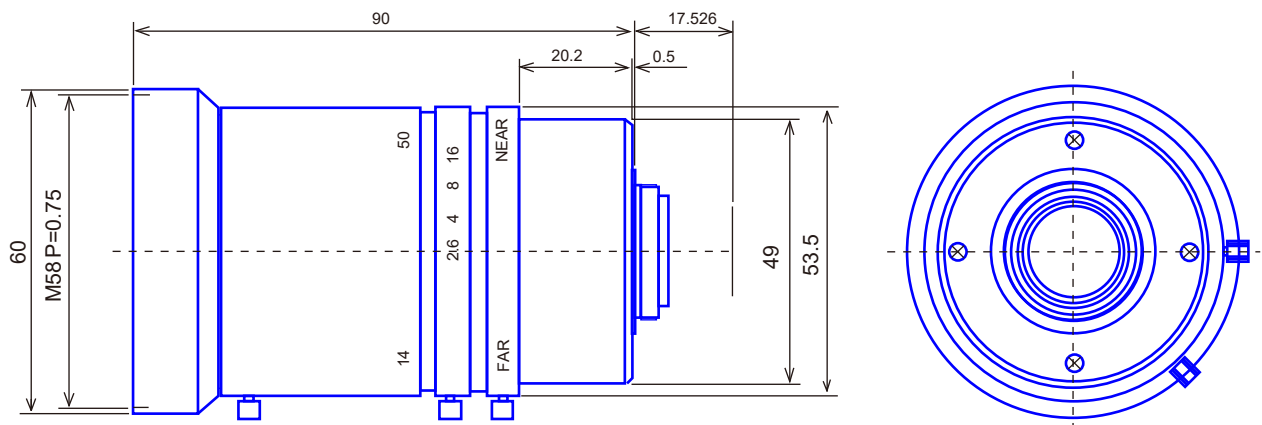

1 Inch Format High Resolution
8 Megapixel IR-Corrected Day&Night Lenses

Item No. GM8MPDN41450MCN

ITEM NO.		GM8MPDN41450MCN
Focal Length		14 - 50 (mm)
Iris Range		F2.6 - 16
Angle of View (H x V x D)	1"	50.5° x 38.0° 14.5° x 11.1°
MOD		1.2 (m)
Filter Thread		M58 , P=0.75
Dimension (D x L)		Ø60 x 90 (mm)
Weight		400 (g)
Notes		8megapixel