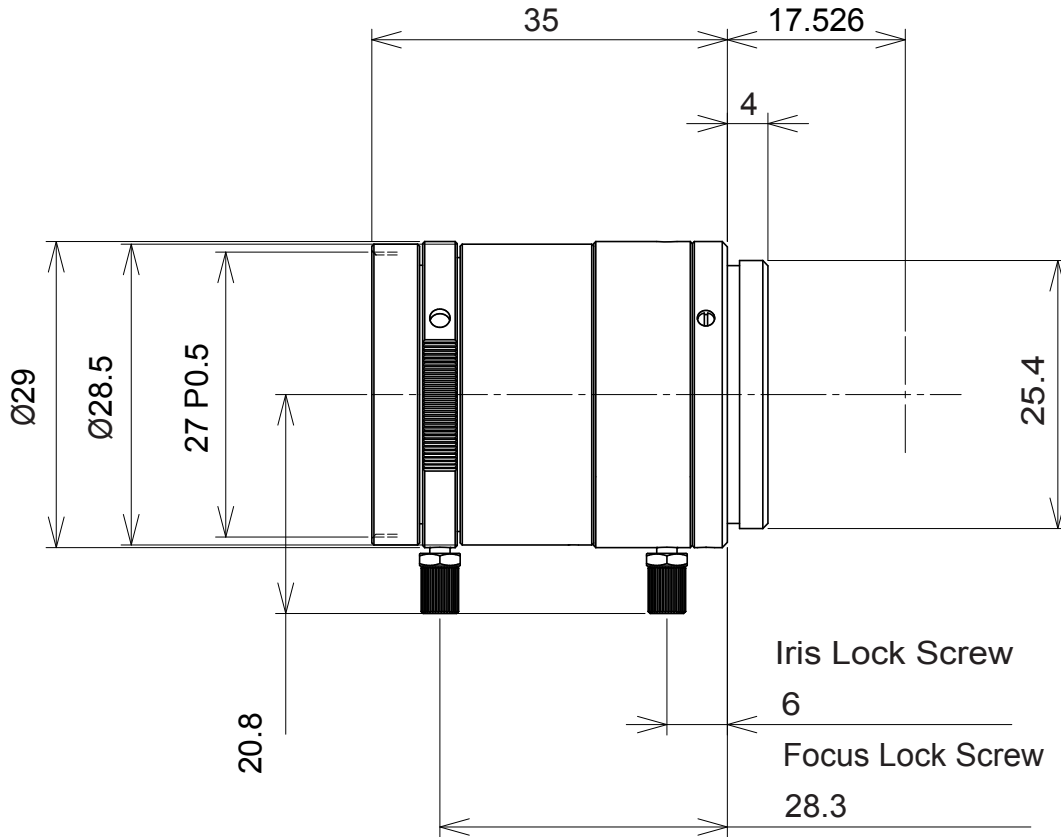

## 2/3Inch Format High Resolution 8 Megapixel Lenses

### Item No. GM8HR31224MCN

ITEM NO.		GM8HR31224MCN
Focal Length		12 (mm)
Iris Range		F2.4 - 22
Angle of View (H x V x D)	2/3"	40.3° x 30.8° x 49.1°
MOD		0.1 (m)
Filter Thread		M27 , P=0.5
Dimension ( D x L )		$\varnothing 29$ x 35 (mm)
Weight		50 (g)
Notes		8 Megapixel