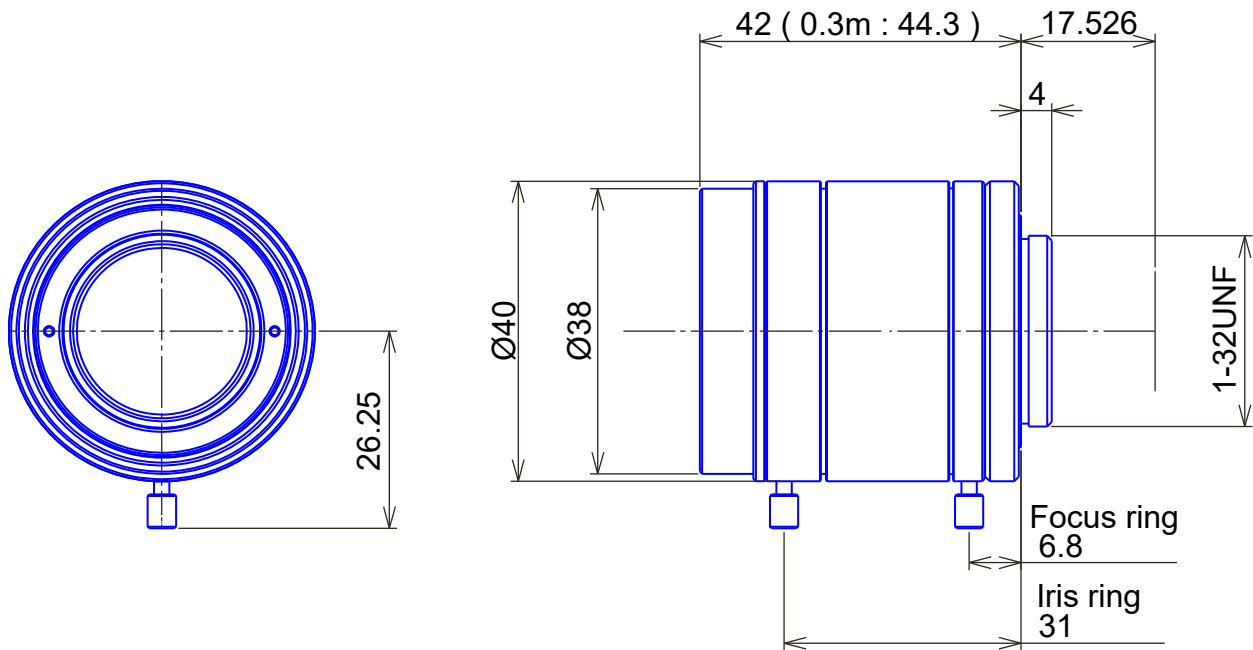

1.1" Format High Resolution 6Megapixel Lenses

Item No. GM6HR51614MCN

ITEM NO.		GM6HR51614MCN
Focal Length		16 (mm)
Iris Range		F1.4 - 22
Angle of View (H x V x D)	1.1"	48.6° x 37.1°
MOD		0.3 (m)
Filter Thread		M35.5, P=0.5
Dimension (D x L)		$\text{Ø}40 \times 44.3$ (mm)
Weight		120 (g)
Notes		6megapixel