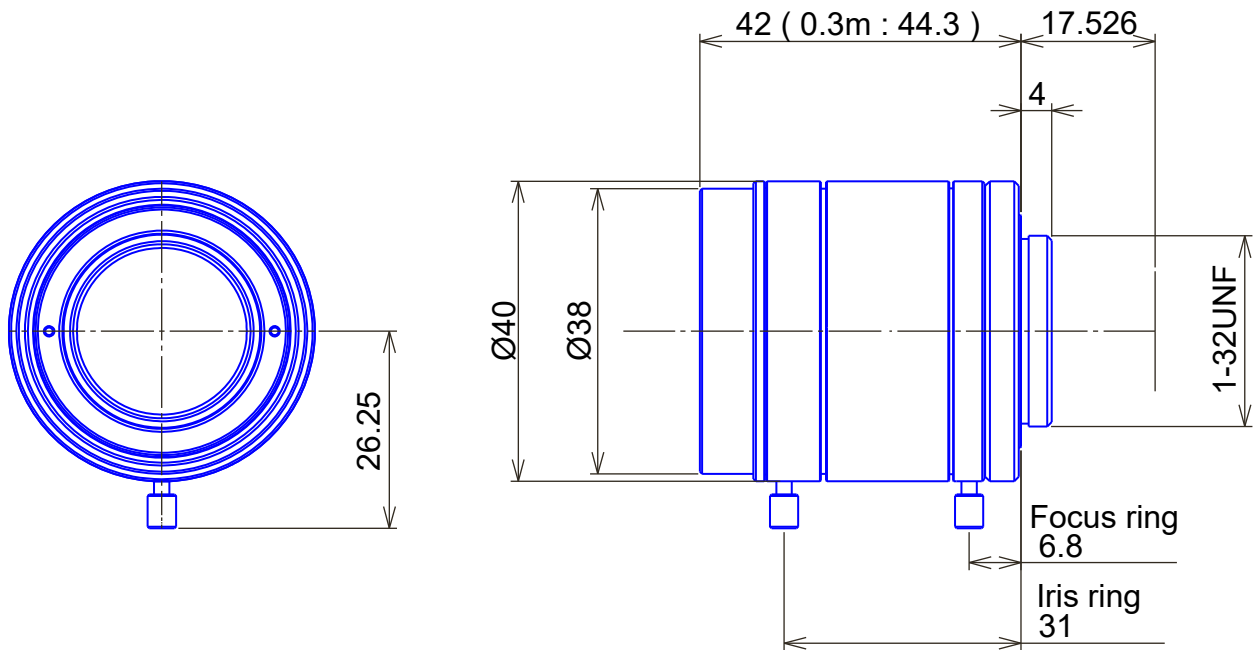

1.1" Format High Resolution 6Megapixel Lenses

Item No. GM6HR51614MCN

ITEM NO.		GM6HR51614MCN
Focal Length		16 (mm)
Iris Range		F1.4 - 22
Angle of View (H x V x D)	1.1"	48.6° x 37.1°
MOD		0.3 (m)
Filter Thread		M35.5, P=0.5
Dimension (D x L)		Ø40x 44.3 (mm)
Weight		120 (g)
Notes		6megapixel