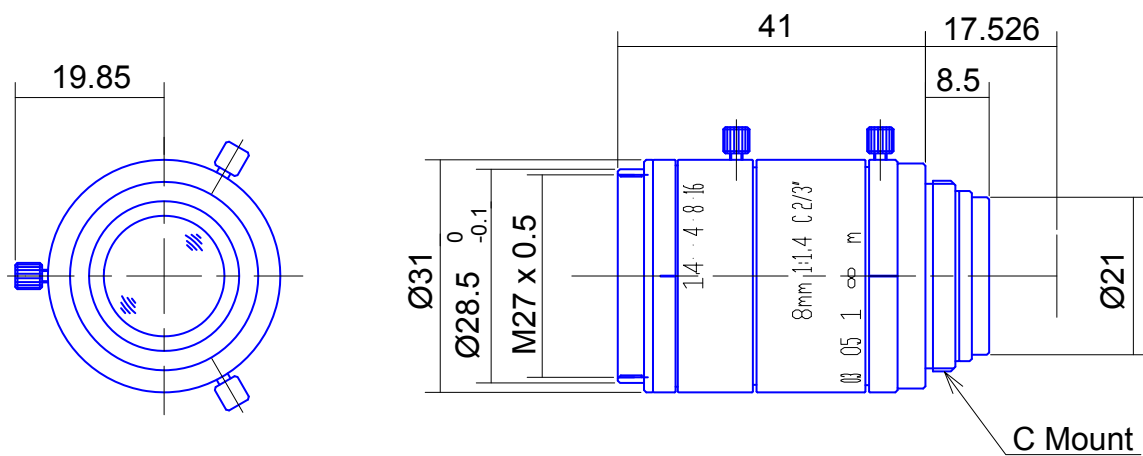

High Resolution Megapixel Lenses

Item No. GM6HR38014MCN

ITEM NO.		GM6HR38014MCN
Focal Length		8 (mm)
Iris Range		F1.4 - 16
Angle of View (H x V x D)	2/3"	56.6° x 43.95° x 67.22°
MOD		0.1 (m)
Filter Thread		M27, P=0.5
Dimension (D x L)		Ø31 x 41 (mm)
Weight		100 (g)
Notes		6megapixel