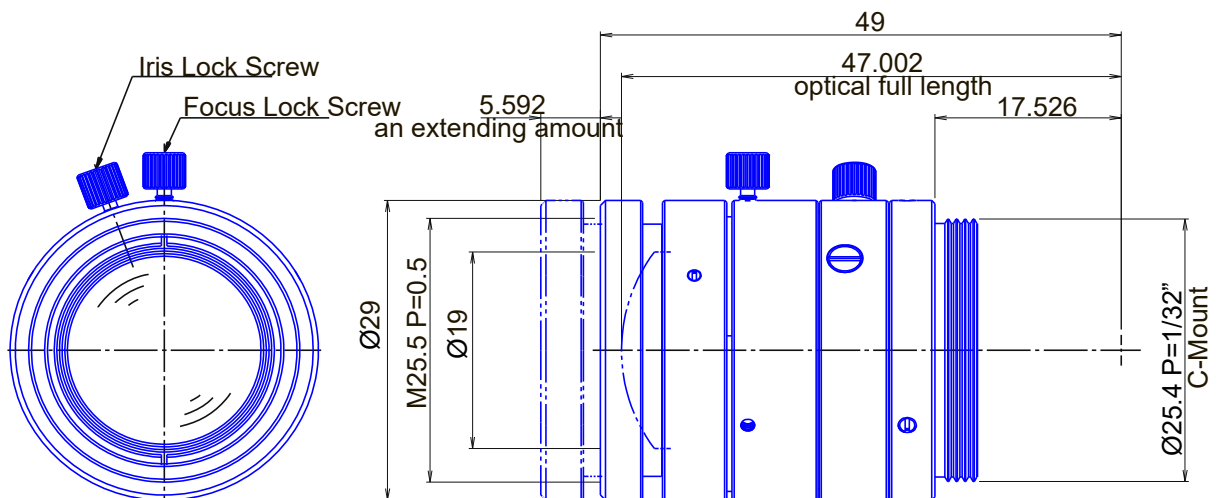

2/3inch format High Resolution Megapixel Lenses

Item No.GM6HR35028MCN

ITEM NO.		GM6HR35028MCN
Focal Length		50 (mm)
Iris Range		F2.8 - Close
Angle of View (H x V x D)	2/3"	10° x 7.5°
MOD		0.5 (m)
Filter Thread		M25.5, P=0.5
Dimension (D x L)		Ø29 x 30 (mm)
Weight		- (g)
Notes		6 Megapixel