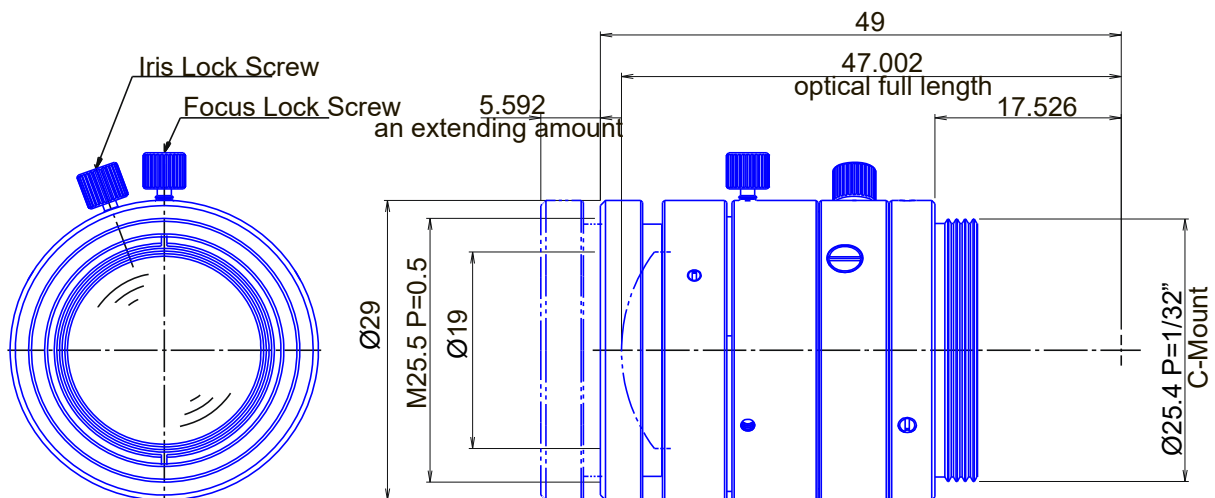

2/3inch format High Resolution Megapixel Lenses

Item No.GM6HR35028MCN

ITEM NO.		GM6HR35028MCN
Focal Length		50 (mm)
Iris Range		F2.8 - Close
Angle of View (H x V x D)	2/3"	10° x 7.5°
MOD		0.5 (m)
Filter Thread		M25.5, P=0.5
Dimension (D x L)		Ø29 x 30 (mm)
Weight		- (g)
Notes		3 Megapixel