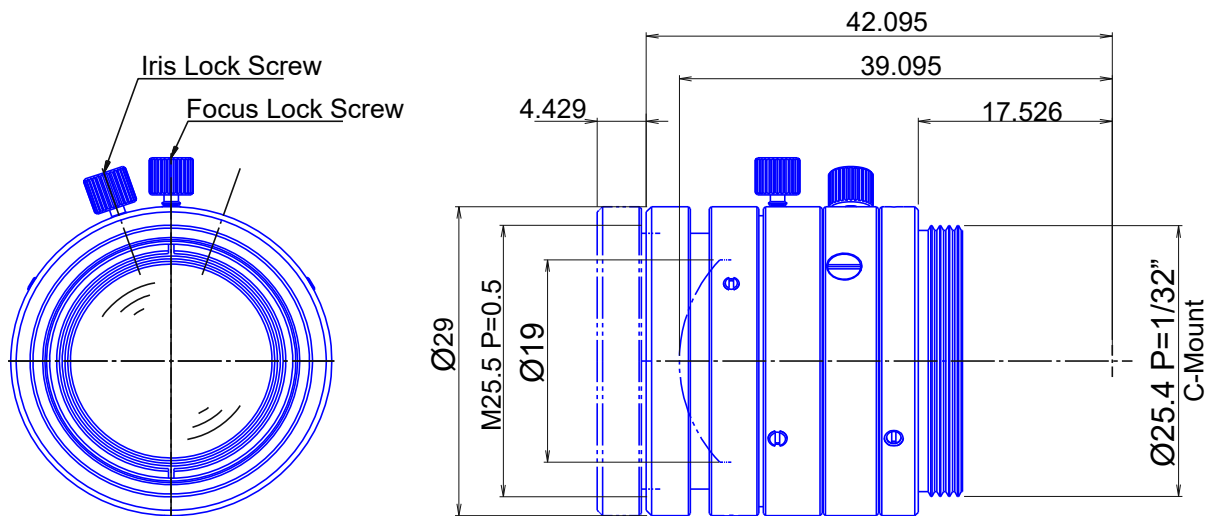

2/3inch format High Resolution Megapixel Lenses

Item No.GM6HR33520MCN

ITEM NO.		GM6HR33520MCN
Focal Length		35 (mm)
Iris Range		F2 - Close
Angle of View (H x V x D)	2/3"	14.4° x 10.8°
MOD		0.3 (m)
Filter Thread		M25.5, P=0.5
Dimension (D x L)		Ø29 x 40 (mm)
Weight		- (g)
Notes		3 Megapixel