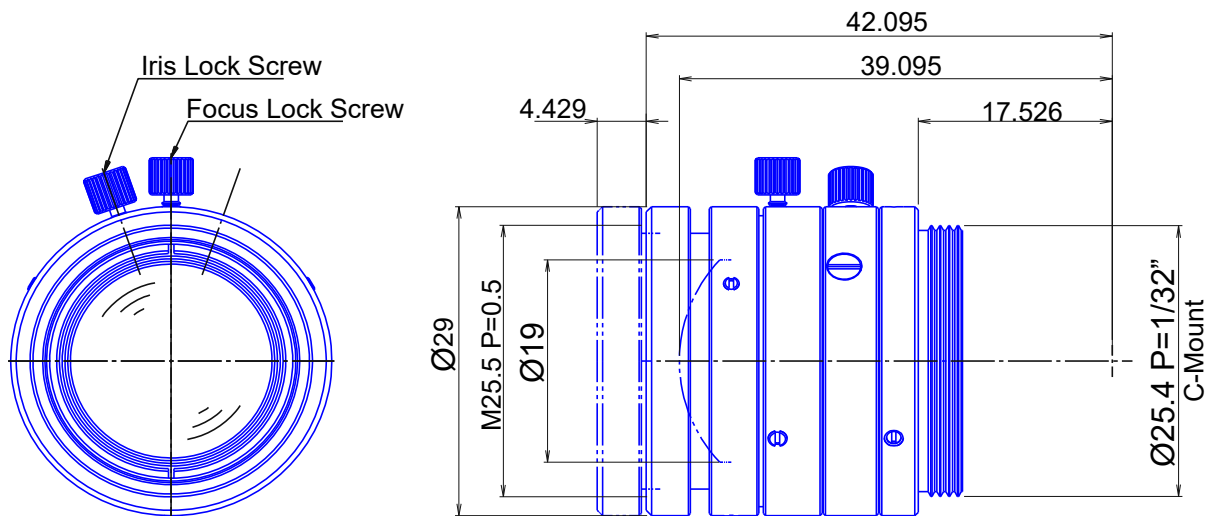

2/3inch format High Resolution Megapixel Lenses

Item No.GM6HR33520MCN

ITEM NO.		GM6HR33520MCN
Focal Length		35 (mm)
Iris Range		F2 - Close
Angle of View (H x V x D)	2/3"	14.4° x 10.8°
MOD		0.3 (m)
Filter Thread		M25.5, P=0.5
Dimension (D x L)		Ø29 x 40 (mm)
Weight		- (g)
Notes		6 Megapixel