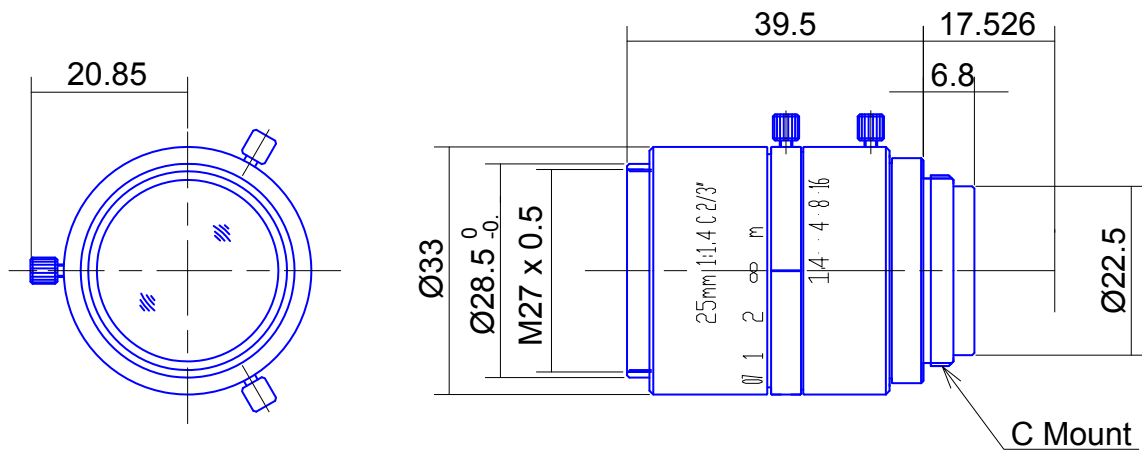

High Resolution Megapixel Lenses

Item No. GM6HR32514MCN

ITEM NO.		GM6HR32514MCN
Focal Length		25 (mm)
Iris Range		F1.4 - 16
Angle of View (H x V x D)	2/3"	19.57° x 14.75° x 24.3°
MOD		0.2 (m)
Filter Thread		M27, P=0.5
Dimension (D x L)		Ø33 x 39.5 (mm)
Weight		100 (g)
Notes		6megapixel