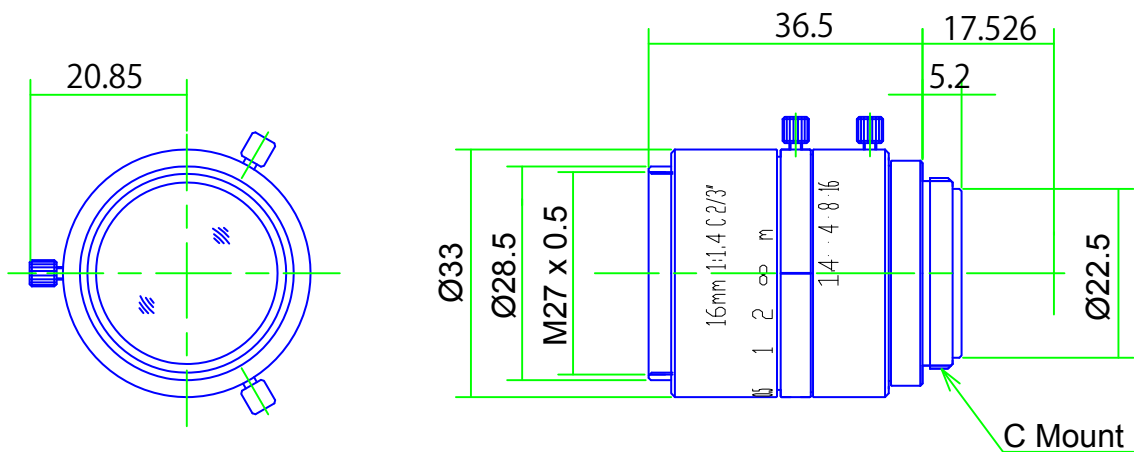

High Resolution Megapixel Lenses

**Item No. GM6HR31614MCN**

ITEM NO.		GM6HR31614MCN
Focal Length		16 (mm)
Iris Range		F1.4 - 16
Angle of View (H x V x D)	2/3"	30.3° x 16.05° x 37.33°
MOD		0.2 (m)
Filter Thread		M27, P=0.5
Dimension (D x L)		Ø33 x 36.5 (mm)
Weight		100 (g)
Notes		6megapixel