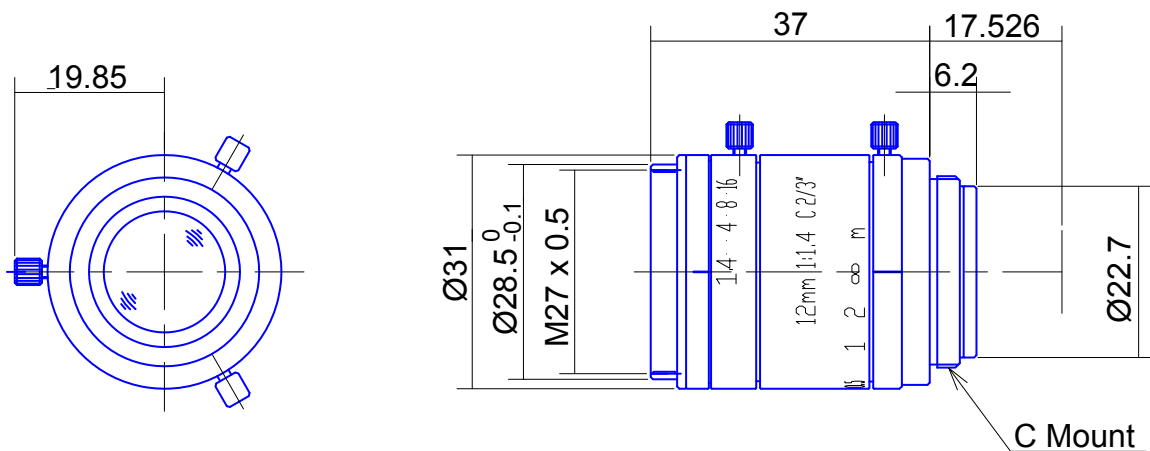

High Resolution Megapixel Lenses

**Item No. GM6HR31214MCN**

ITEM NO.		GM6HR31214MCN
Focal Length		12 (mm)
Iris Range		F1.4 - 16
Angle of View (H x V x D)	2/3"	38.25° x 29.14° x 46.71°
MOD		0.15 (m)
Filter Thread		M27 , P=0.5
Dimension ( D x L )		Ø31 x 37 (mm)
Weight		100 (g)
Notes		6megapixel