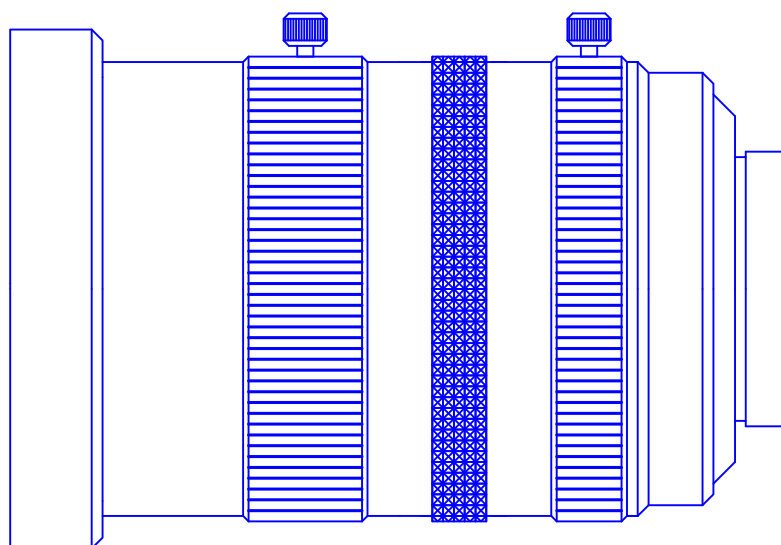

SWIR Lenses

Item No. GM5HR612520MCN-SWIR

ITEM NO.		GM5HR612520MCN-SWIR
Focal Length		12.5 (mm)
Iris Range		F2 - 5.6
Angle of View (H x V x D)	4/3"	38.6° x 31° x 90°
MOD		0.3 (m)
Filter Thread		M=46, P=0.75
Dimension (D x L)		Ø48 x 67 (mm)
Weight		230 (g)