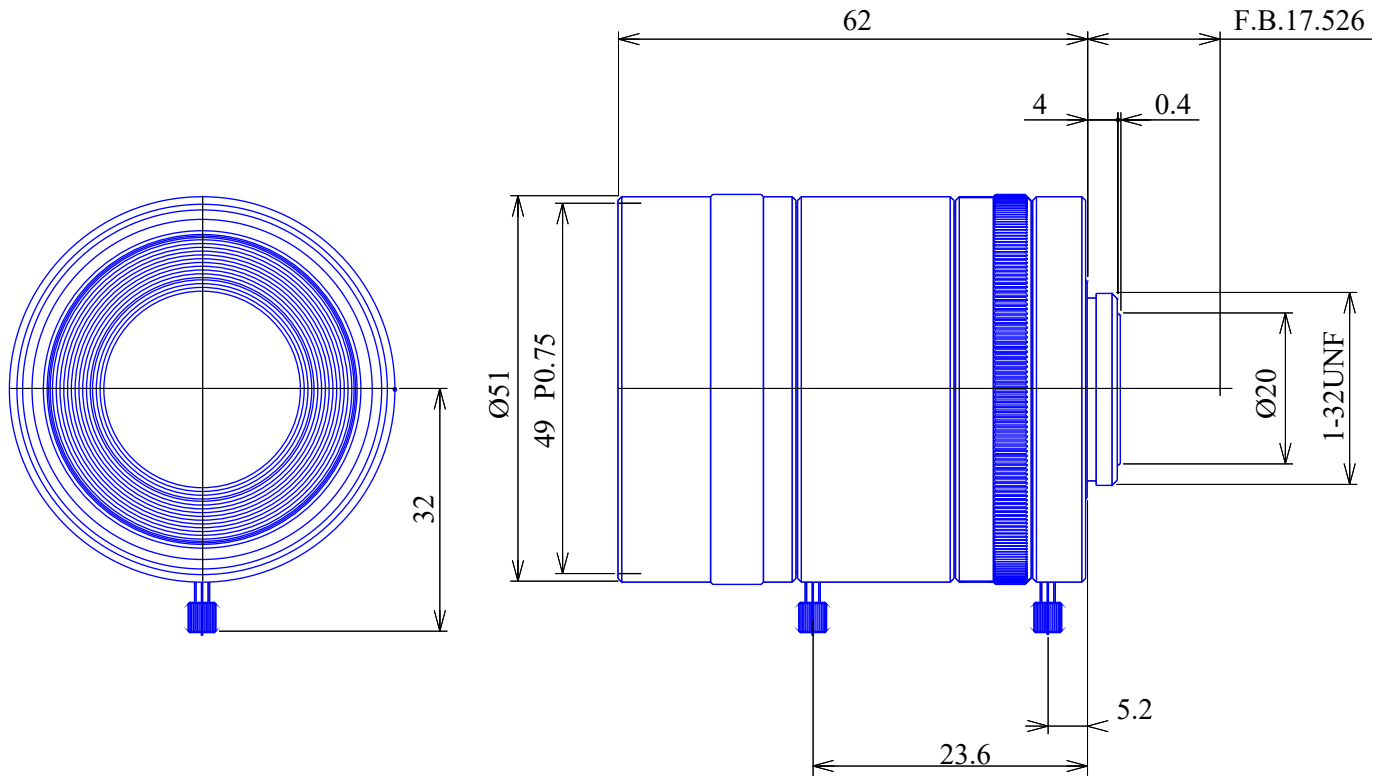

SWIR Lenses

Item No. GM5HR33514MCN-SWIR

ITEM NO.		GM5HR33514MCN-SWIR
Focal Length		35 (mm)
Iris Range		F1.4 - 22
Angle of View (H x V x D)	2/3"	14.3° x 10.8°
MOD		0.25 (m)
Filter Thread		M=49, P=0.75
Dimension (D x L)		Ø51 x 62.0 (mm)
Weight		230 (g)