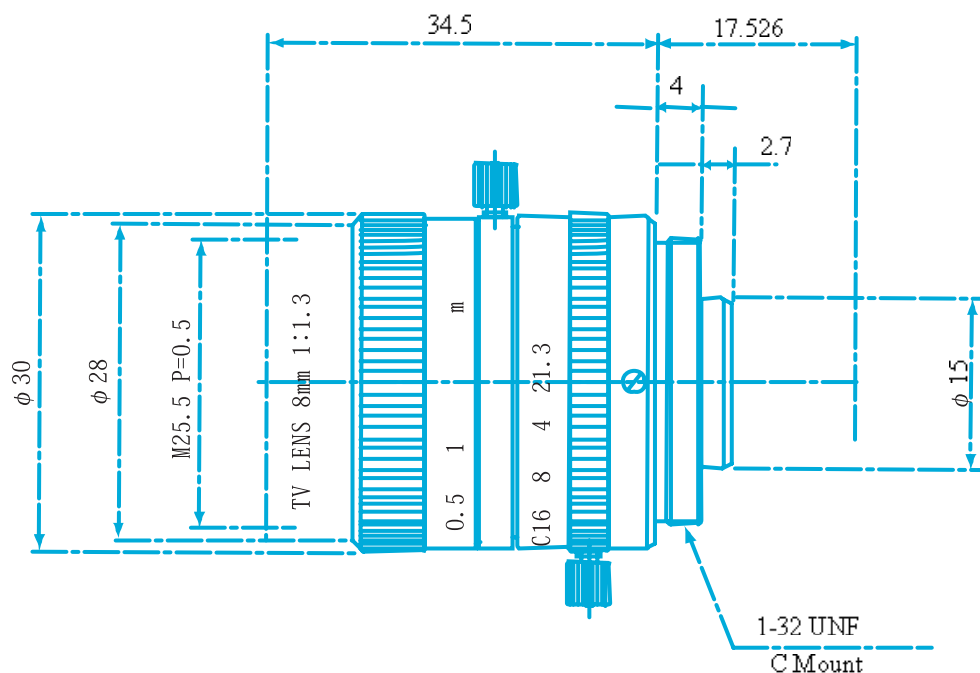

## Item No. GM38013MCN-1

ITEM NO.		GM38013MCN-1
Focal Length		8 (mm)
Iris Range		F1.3 - Close
Angle of View ( H x V x D )	1/2"	42.0° x 32.7° x 50.3°
	2/3"	57.8° x 45.0° x 69.2 °
MOD		0.2 (m)
Filter Thread		M=25.5 , P=0.5
Dimention ( D x L )		φ 30.0 x 34.5 (mm)
Weight		60 (g)