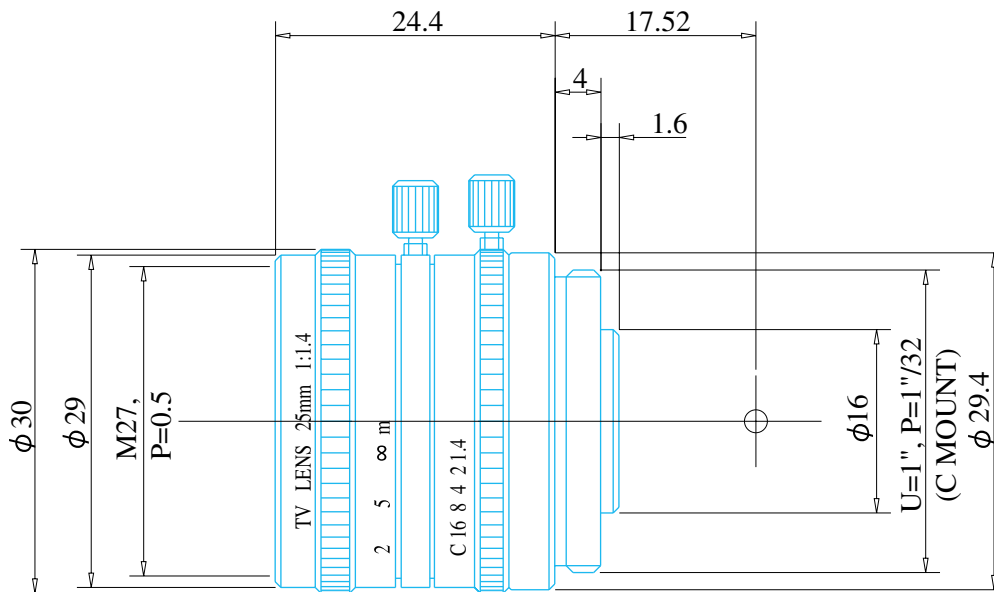

## Item No. GM32514MCN

ITEM NO.		GM32514MCN
Focal Length		25.0 (mm)
Iris Range		F1.4 - Close
Angle of View (H x V x D)	1/2"	14.30° x 10.50° x 18.11°
	2/3"	19.50° x 15.10° x 25.20°
MOD		0.5 (m)
Filter Thread		M=27.0, P=0.5
Dimention (D x L)		$\phi 30$ x 24.5 (mm)
Weight		40 (g)