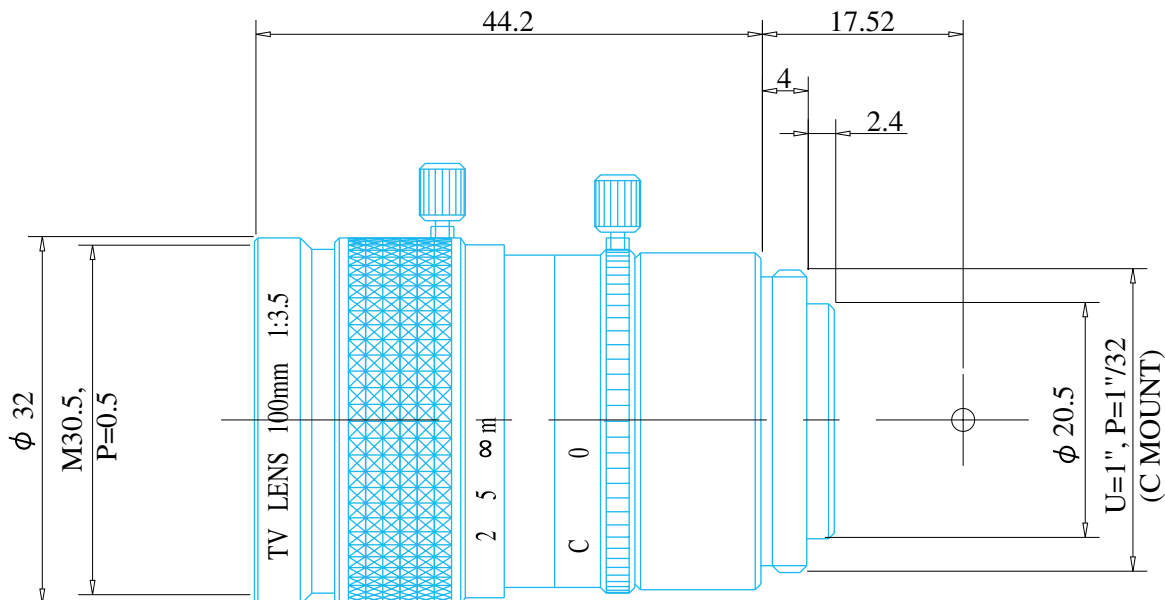

Manual Lenses

Item No. GM310035MCN

ITEM NO.		GM310035MCN
Focal Length		100.0 (mm)
Iris Range		F3.5 - Close
Angle of View (H x V x D)	1/2"	3.47° x 2.51° x 4.42°
	2/3"	5.90° x 3.54° x 6.21°
MOD		1.0 (m)
Filter Thread		M=30.5, P=0.5
Dimention (D x L)		φ32 x 44.2 (mm)
Weight		59 (g)