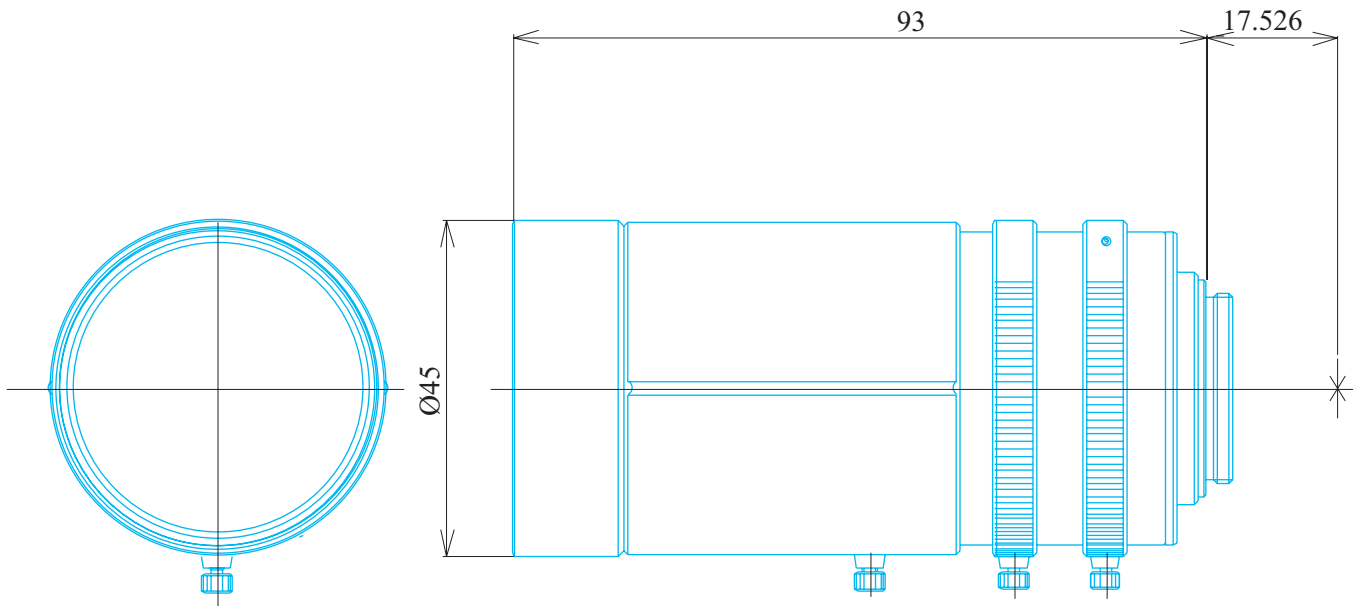

MANUAL VARIFOCAL ZOOM LENSES

Item No. GM29090MCN

ITEM NO.		GM29090MCN	
Focal Length		9 - 90	(mm)
Iris Range		F1.8 - 16	
Angle of View (H x V x D)	1/2"	41.1° x 30.3° x 52.6° - 4.2° x 3.1° x 5.2°	
MOD		0.3m(W), 1.0m(T)	
Filter Thread		M=43, P=0.75	
Dimention (D x L)		Ø45 x 93	(mm)
Weight		200	(g)