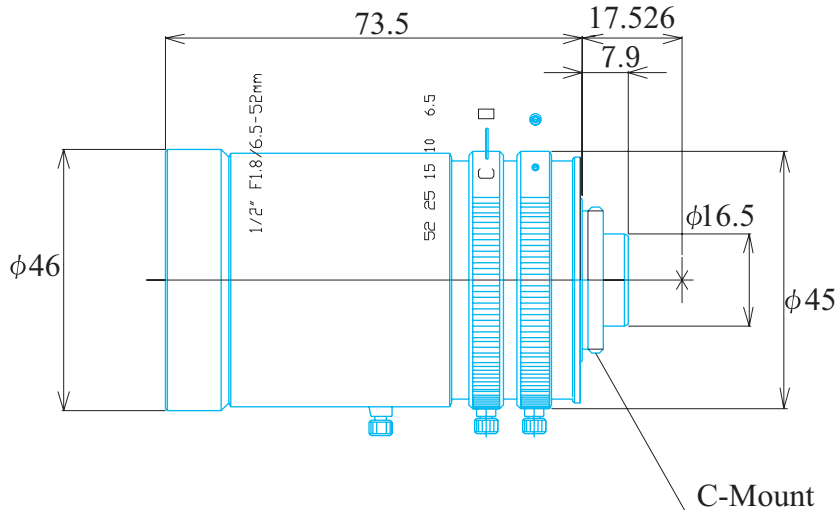

### MANUAL VARIFOCAL ZOOM LENSES

Item No. GM26552MCN

ITEM NO.		GM26552MCN
Focal Length		6.5 - 52 (mm)
Iris Range		F1.8 - CLOSE
Angle of View ( H x V x D )	1/2"	55.0° x 41.2° x 68.6° - 7.2° x 5.4° x 8.9°
MOD		0.2m(W) , 1.0m(T)
Filter Thread		M=43,P=0.75
Dimention ( D x L )		φ46 x 73.5 (mm)
Weight		170 (g)