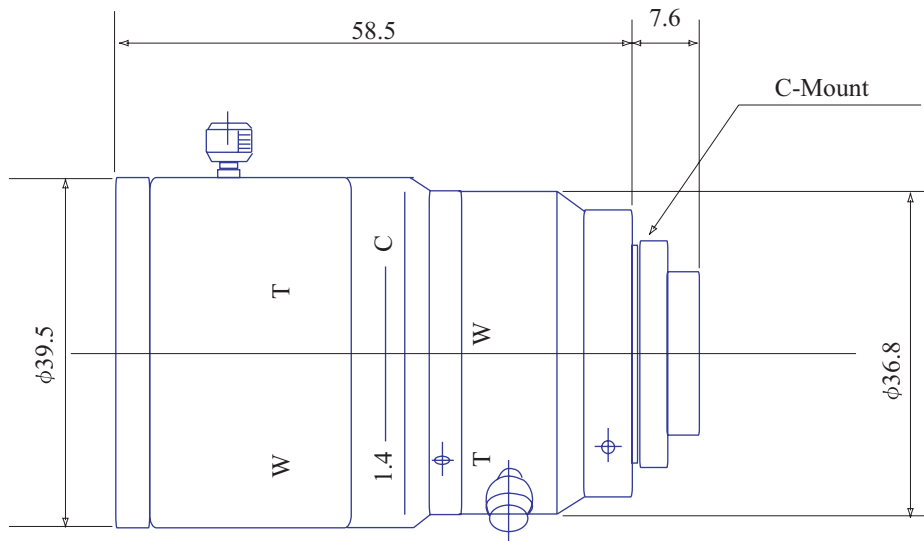

Manual Vari-Focal Zoom Lenses

Item No. GM26015MCN

ITEM NO.		GM26015MCN
Focal Length		6 - 15 (mm)
Iris Range		F1.4 - Close
Angle of View (H x V x D)	1/2"	59.13° x 44.06° x 74.49°
		25.65° x 19.23° x 32.08°
MOD		0.3 (m)
Filter Thread		M=37.5, P=0.75
Dimension (D x L)		$\phi 40$ x 59 (mm)
Weight		120 (g)