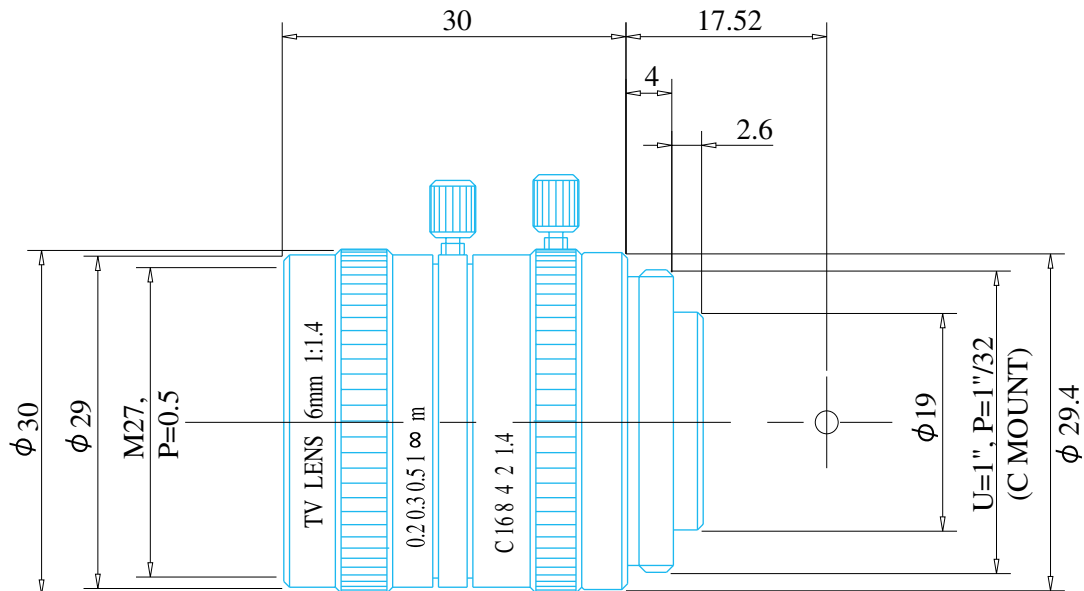

Manual Lenses

Item No. GM26014MCN

ITEM NO.		GM26014MCN
Focal Length		6.0 (mm)
Iris Range		F1.4 - Close
Angle of View (H x V x D)	1/2"	54.35° x 42.19° x 65.39°
	2/3"	
MOD		0.2 (m)
Filter Thread		M=27.0, P=0.5
Dimension (D x L)		$\phi 30$ x 30.0 (mm)
Weight		57 (g)