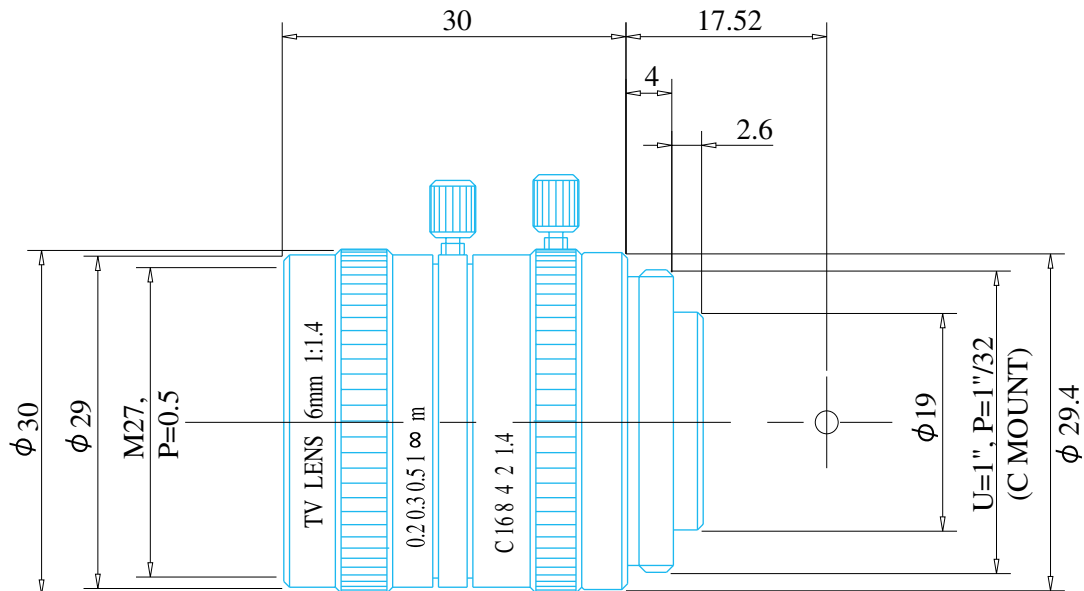

Manual Lenses

Item No. GM26014MCN

ITEM NO.		GM26014MCN
Focal Length		6.0 (mm)
Iris Range		F1.4 - Close
Angle of View (H x V x D)	1/2"	54.35° x 42.19° x 65.39°
	2/3"	
MOD		0.2 (m)
Filter Thread		M=27.0, P=0.5
Dimension (D x L)		$\phi 30$ x 30.0 (mm)
Weight		57 (g)

GOYO OPTICAL Inc.

Japanese Office

3-8-31 HAMAZAKI,
ASAKA,
SAITAMA 351-0033,
JAPAN,
TEL:048-474-2235
FAX:048-474-7373
E-MAIL:info@goyooptical.com

German Office

KURHAUSSTR,3
ROOM N°19
D-55543 BAD KREUZNACH
GERMANY
TEL:0671-4822255
FAX:0671-43603
E-MAIL:info@goyooptical.com