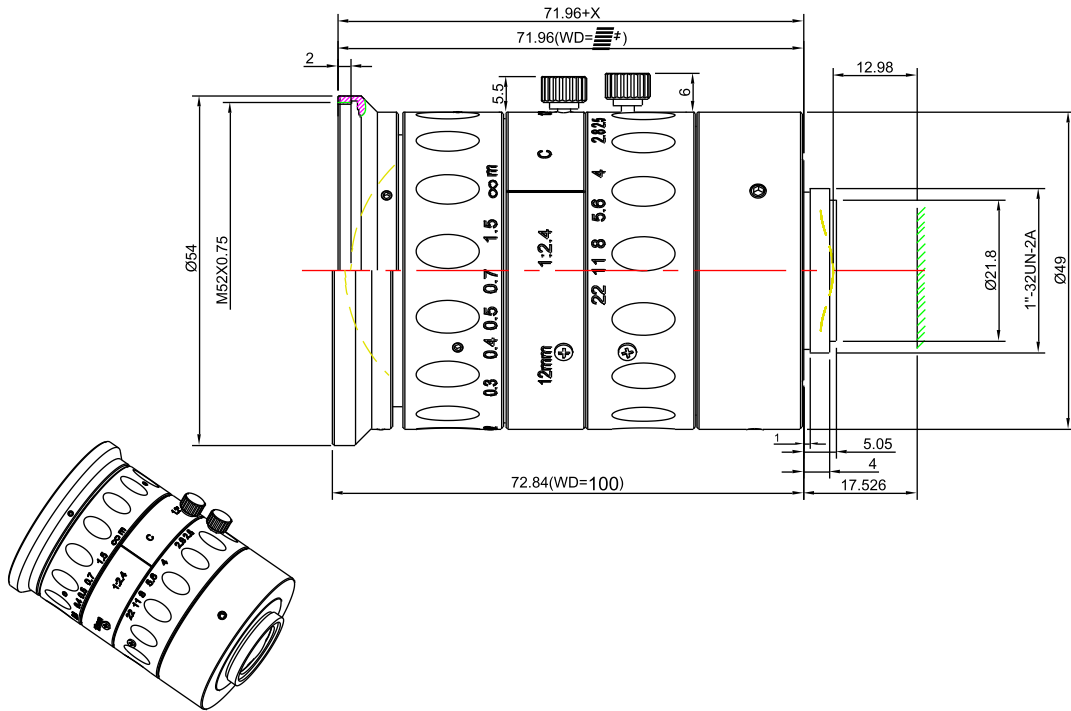

Industrial Lens

1.2inch Format

High resolution 25 Megapixel Lenses

Item No. GM25HR121224MCN

ITEMNO.		GM25HR121224MCN
Focal Length		12 (mm)
Iris Range		F2.4 - 22
Angle of View (H x V)	1.2"	64.6° x 50.4°
MOD		0.1 (m)
Filter Thread		M=52mm , P=0.75
Dimension (D x L)		Ø54x73 (mm)
Weight		380 (g)
Notes		