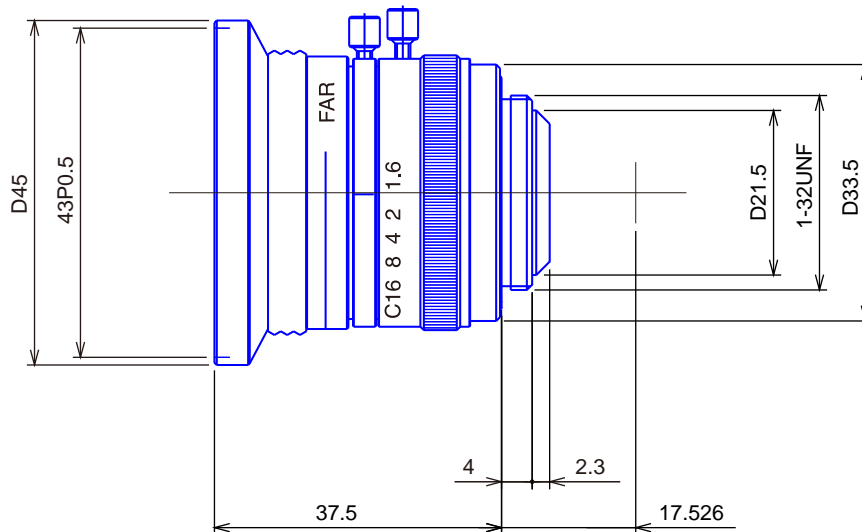

Manual Lenses**Item No. GM23516MCN**

ITEM NO.		GM23516MCN
Focal Length		3.5 (mm)
Iris Range		F1.6 - Close
Angle of View (H x V x D)	1/2"	84°9' x 68°9' x 97°6'
MOD		0.1 (m)
Filter Thread		M=43, P=0.75
Dimension (D x L)		Ø45 x 37.5 (mm)
Weight		90 (g)