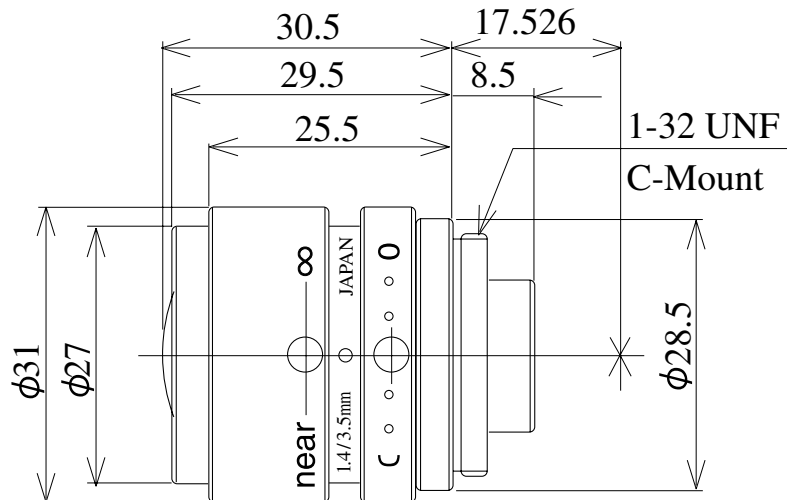

Manual Lenses

Item No. GM23514MCN

ITEM NO.		GM23514MCN
Focal Length		3.5 (mm)
Iris Range		F1.4 - Close
Angle of View (H x V x D)	1/2"	103.6° x 76.00° x 132.1°
MOD		0.2 (m)
Filter Thread		
Dimention (D x L)		$\phi 31$ x 30.5 (mm)
Weight		73 (g)