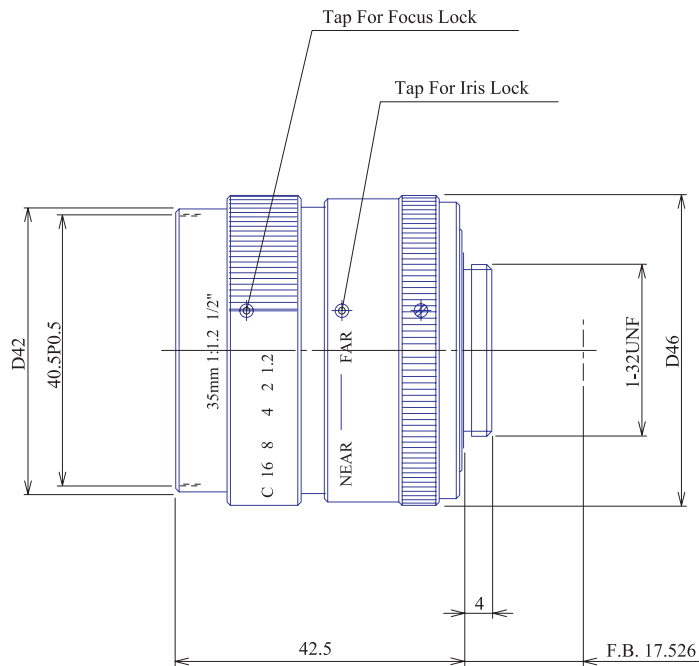

Manual Lenses

Item No. GM23512MCN

ITEM NO.		GM23512MCN
Focal Length		35.0 (mm)
Iris Range		F1.2 - Close
Angle of View (H x V x D)	1/2"	10.4° x 7.8° x 12.1°
MOD		1.0 (m)
Filter Thread		M40.5, P=0.5
Dimension (D x L)		φ46 x 43.0 (mm)
Weight		150 (g)