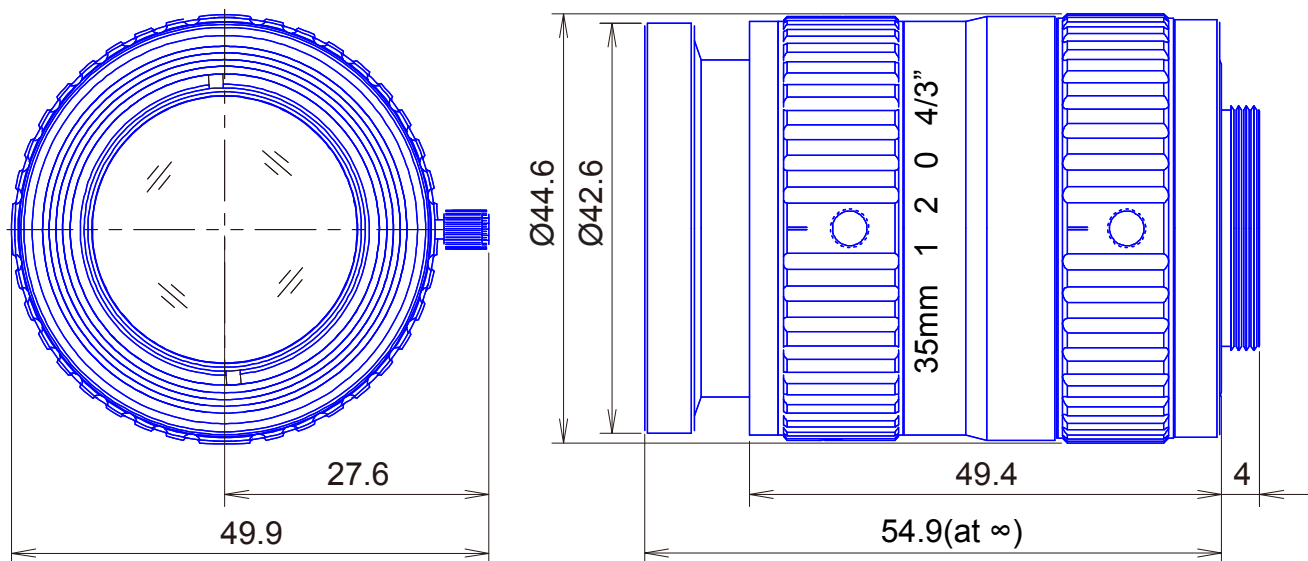

4/3inch Format

High resolution 12 Megapixel Lenses

Item No. GM12HR63520MCN

ITEM NO.		GM12HR63520MCN
Focal Length		35 (mm)
Iris Range		F2.0 - 22
Angle of View (H x V x D)	4/3"	29°6' x 22°4'
MOD		0.2 (m)
Filter Thread		M=40.5, P=0.5
Dimension (D x L)		Ø44.6 x 54.9 (mm)
Weight		173 (g)