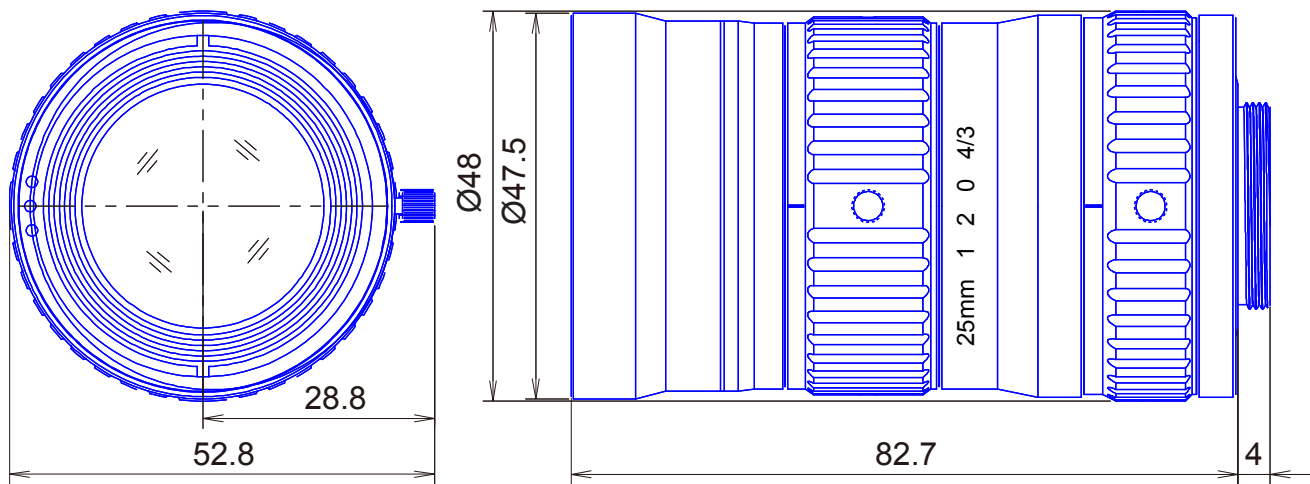

4/3inch Format

High resolution 12 Megapixel Lenses

Item No. GM12HR62520MCN

ITEM NO.		GM12HR62520MCN
Focal Length		25 (mm)
Iris Range		F2.0 - 22
Angle of View (H x V x D)	4/3"	40°6' x 31°
MOD		0.15 (m)
Filter Thread		M=46, P=0.75
Dimension (D x L)		Ø48 x 82.7 (mm)
Weight		250 (g)