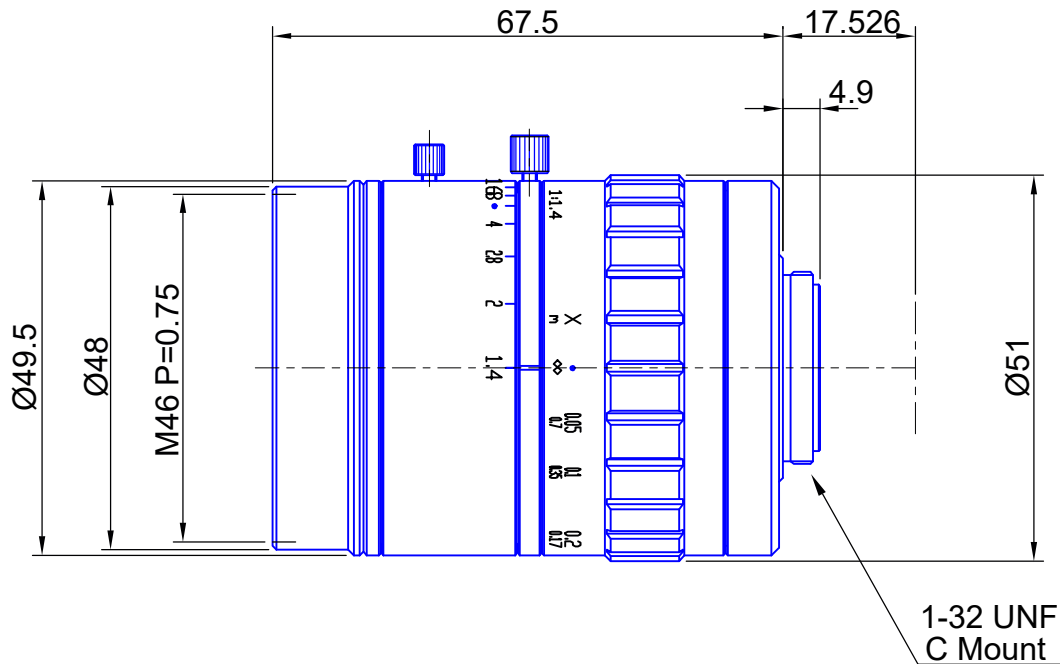

1.1inch Format

High resolution 12 Megapixel Lenses

**Item No.GM12HR53514MCN**

ITEM NO.		GM12HR53514MCN
Focal Length		35 (mm)
Iris Range		F1.4 - 16
Angle of View (H x V x D)	1.1"	19°30' x 19°30'
MOD		0.11 (m)
Filter Thread		M=46 , P=0.75
Dimension ( D x L )		Ø51 x 67.5 (mm)
Weight		300 (g)