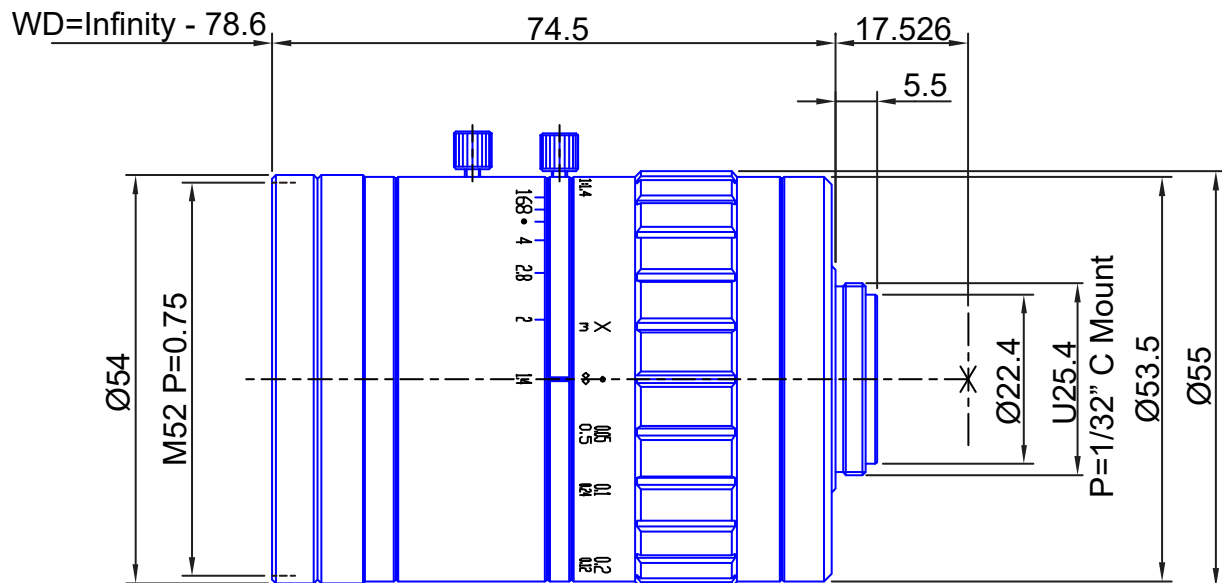

1.1inch Format

High resolution 12 Megapixel Lenses

**Item No. GM12HR52514MCN**

ITEM NO.		GM12HR52514MCN	
Focal Length		25	(mm)
Iris Range		F1.4 - 16	
Angle of View (H x V x D)	1.1"	27°06' x 27°06'	
MOD		0.08	(m)
Filter Thread		M=52, P=0.75	
Dimension (D x L)		Ø55 x 74.5	(mm)
Weight		300	(g)