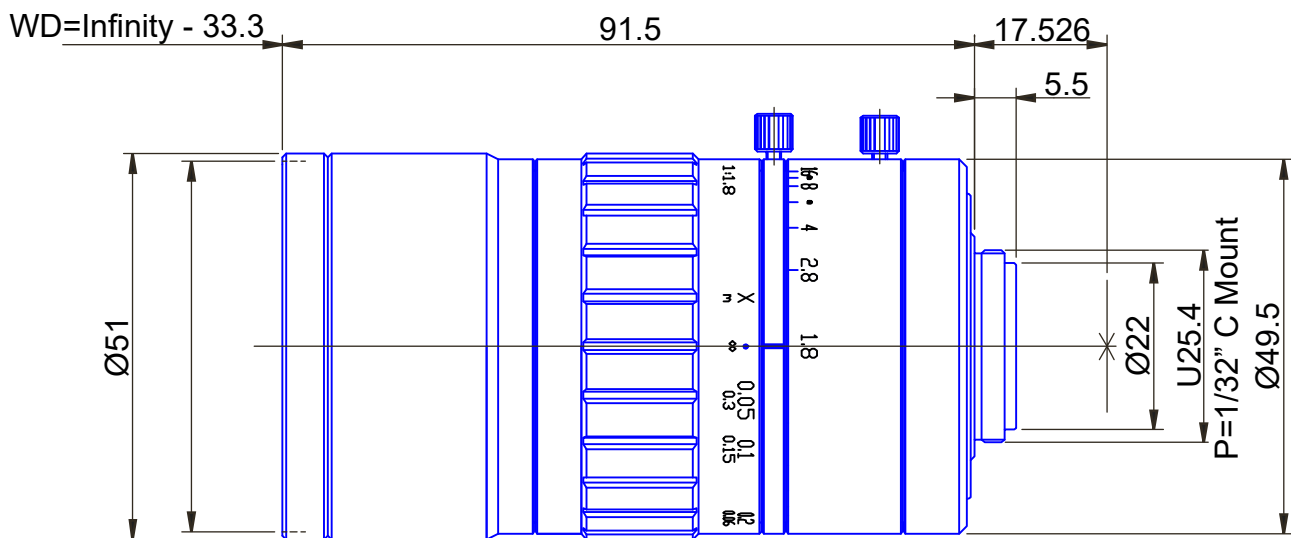

1.1inch Format

High resolution 12 Megapixel Lenses

**Item No.GM12HR51618MCN**

ITEM NO.		GM12HR51618MCN
Focal Length		16 (mm)
Iris Range		F1.8 - 16
Angle of View (H x V x D)	1.1"	41°85' x 41°85'
MOD		0.05 (m)
Filter Thread		M=49, P=0.75
Dimension (D x L)		Ø51 x 91.5 (mm)
Weight		300 (g)