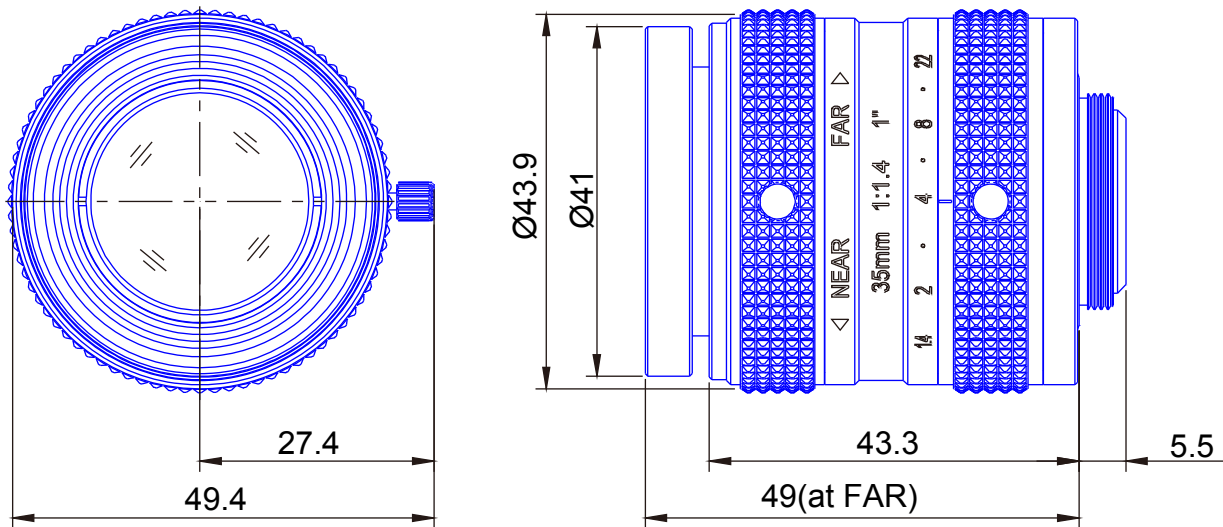

1inch Format

High resolution 12 Megapixel Lenses

**Item No. GM12HR43514MCN**

ITEM NO.		GM12HR43514MCN
Focal Length		35 (mm)
Iris Range		F1.4 - 22
Angle of View (H x V x D)	1"	20°7' x 15°6'
MOD		0.45 (m)
Filter Thread		M=39, P=0.5
Dimension (D x L)		Ø43 x 49 (mm)
Weight		155 (g)