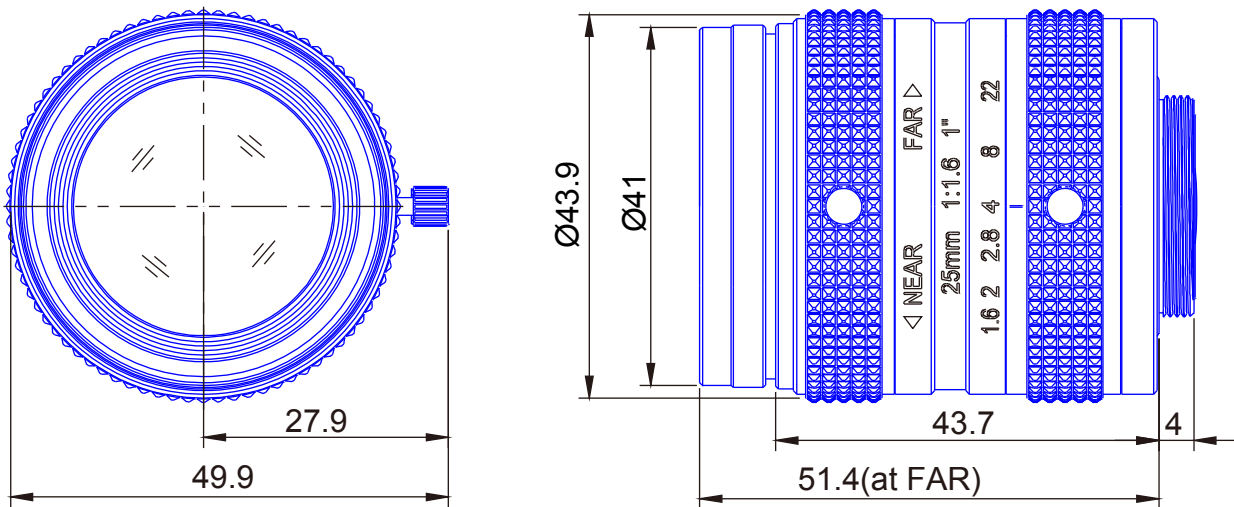

1inch Format

High resolution 12 Megapixel Lenses

Item No. GM12HR42516MCN

ITEM NO.		GM12HR42516MCN
Focal Length		25 (mm)
Iris Range		F1.6 - 22
Angle of View (H x V x D)	1"	29° x 21°8'
MOD		0.45 (m)
Filter Thread		M=39, P=0.5
Dimension (D x L)		Ø43 x 52 (mm)
Weight		160 (g)