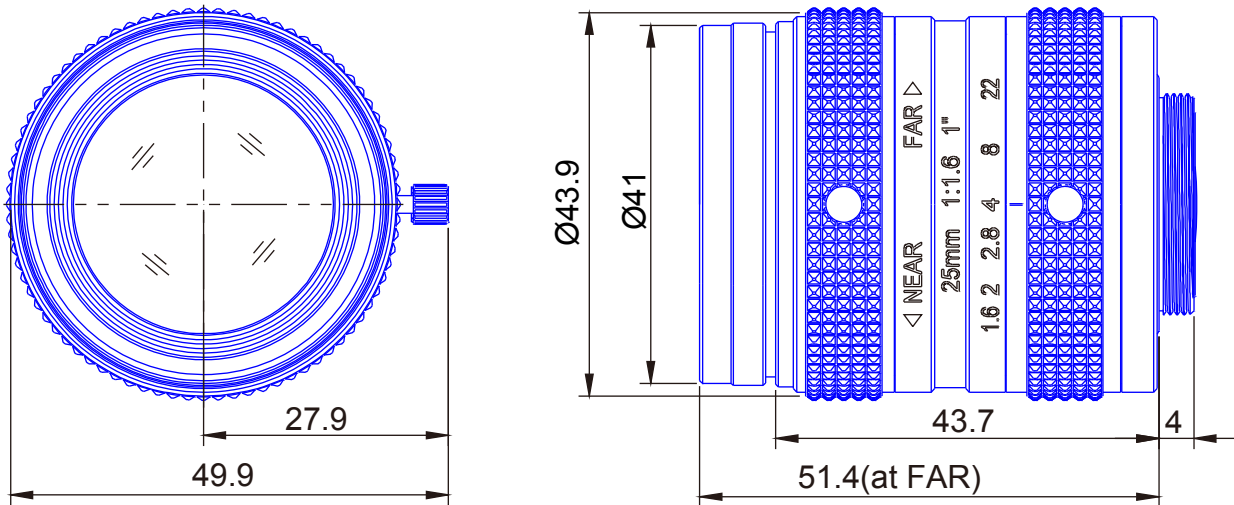

1inch Format

High resolution 12 Megapixel Lenses

Item No. GM12HR42516MCN

ITEM NO.		GM12HR42516MCN
Focal Length		25 (mm)
Iris Range		F1.6 - 22
Angle of View (H x V x D)	1"	29° x 21°8'
MOD		0.45 (m)
Filter Thread		M=39, P=0.5
Dimension (D x L)		Ø43 x 52 (mm)
Weight		160 (g)