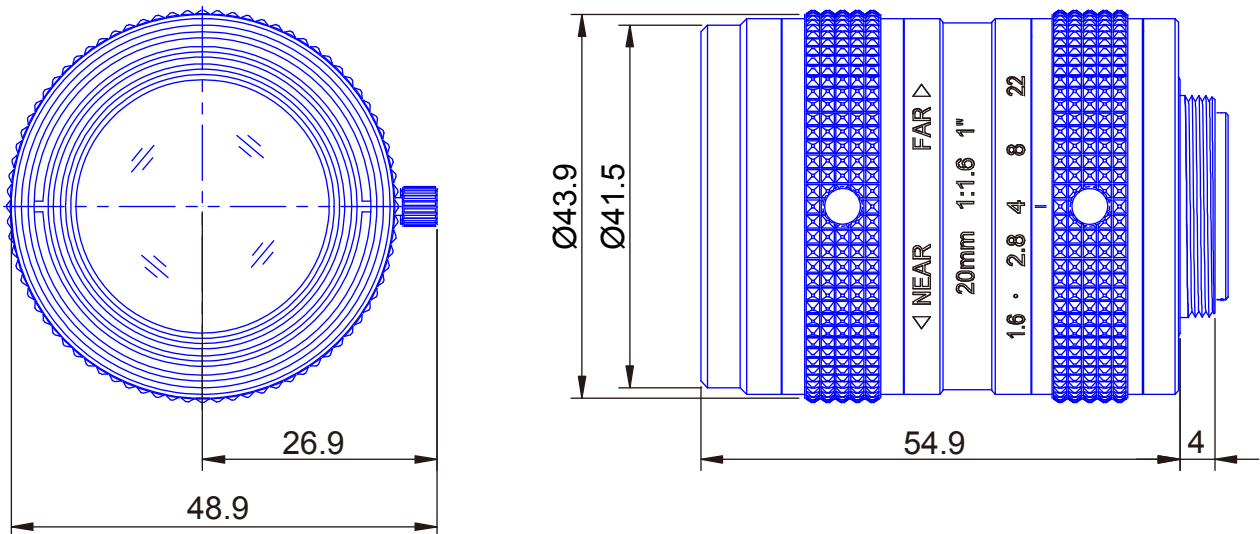

1inch Format

High resolution 12 Megapixel Lenses

Item No. GM12HR42016MCN

ITEM NO.		GM12HR42016MCN
Focal Length		20 (mm)
Iris Range		F1.6 - 22
Angle of View (H x V x D)	1"	36°1' x 27°2'
MOD		0.45 (m)
Filter Thread		M=39, P=0.5
Dimension (D x L)		Ø43 x 55 (mm)
Weight		165 (g)