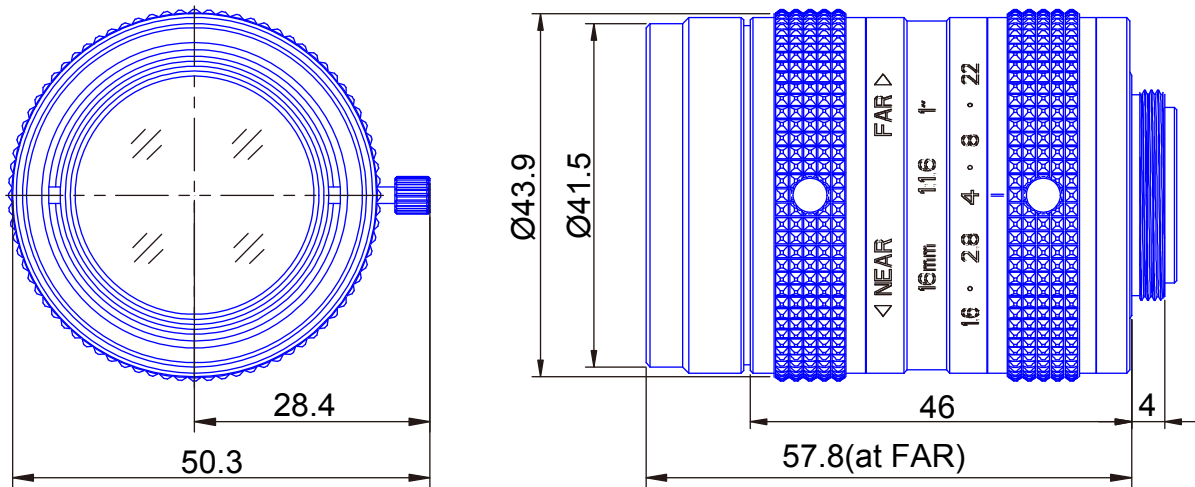

1inch Format

High resolution 12 Megapixel Lenses

Item No. GM12HR41616MCN

ITEM NO.		GM12HR41616MCN
Focal Length		16 (mm)
Iris Range		F1.6 - 22
Angle of View (H x V x D)	1"	44°2' x 33°5'
MOD		0.35 (m)
Filter Thread		M=37.5, P=0.5
Dimension (D x L)		Ø47.5 x 58 (mm)
Weight		205 (g)