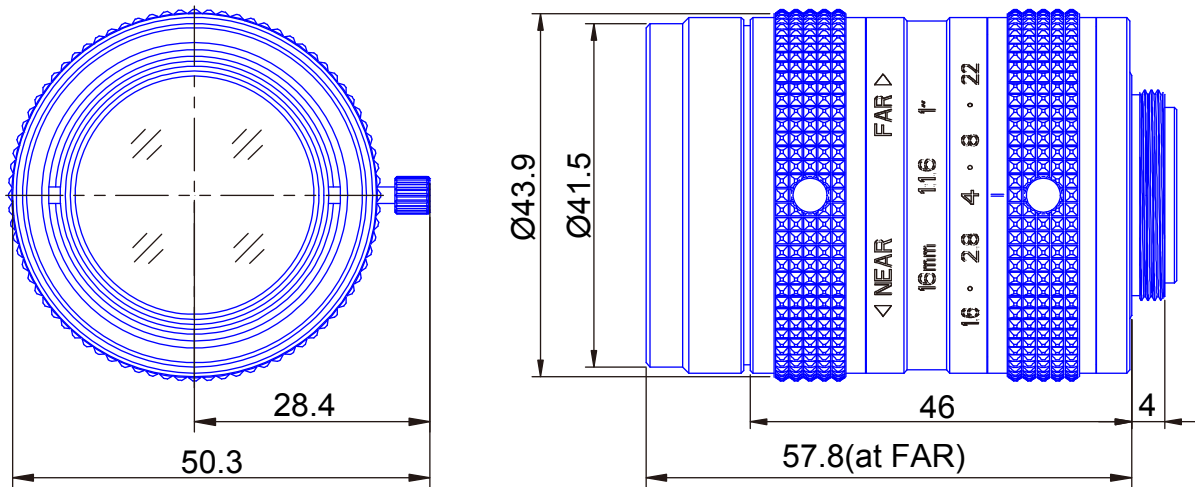

1inch Format

High resolution 12 Megapixel Lenses

**Item No. GM12HR41616MCN**

ITEM NO.		GM12HR41616MCN
Focal Length		16 (mm)
Iris Range		F1.6 - 22
Angle of View (H x V x D)	1"	44°2' x 33°5'
MOD		0.35 (m)
Filter Thread		M=37.5, P=0.5
Dimension (D x L)		Ø47.5 x 58 (mm)
Weight		205 (g)