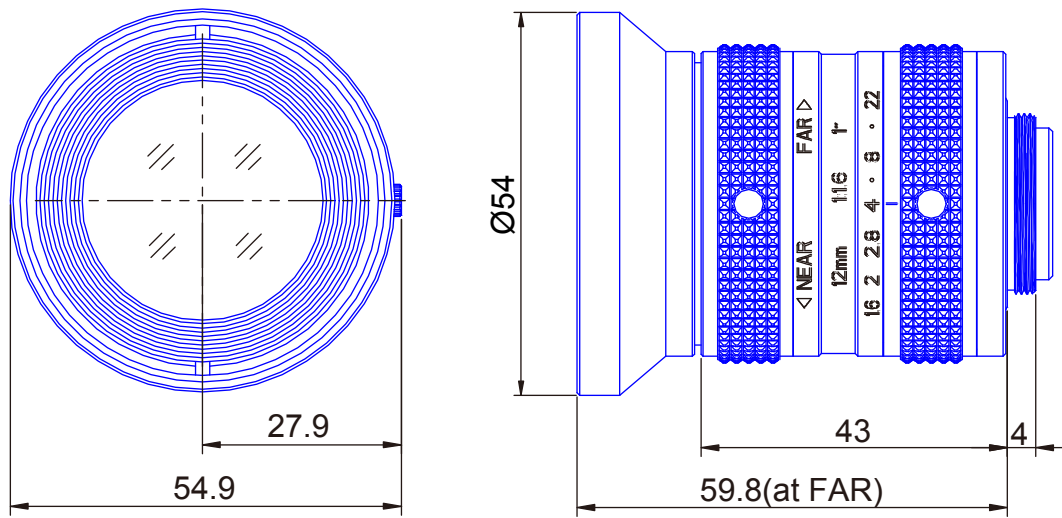

1inch Format

High resolution 12 Megapixel Lenses

Item No.GM12HR41216MCN

ITEM NO.		GM12HR41216MCN
Focal Length		12 (mm)
Iris Range		F1.6 - 22
Angle of View (H x V x D)	1"	57°1' x 44°1'
MOD		0.2 (m)
Filter Thread		M=52, P=0.75
Dimension (D x L)		Ø54 x 61 (mm)
Weight		190 (g)