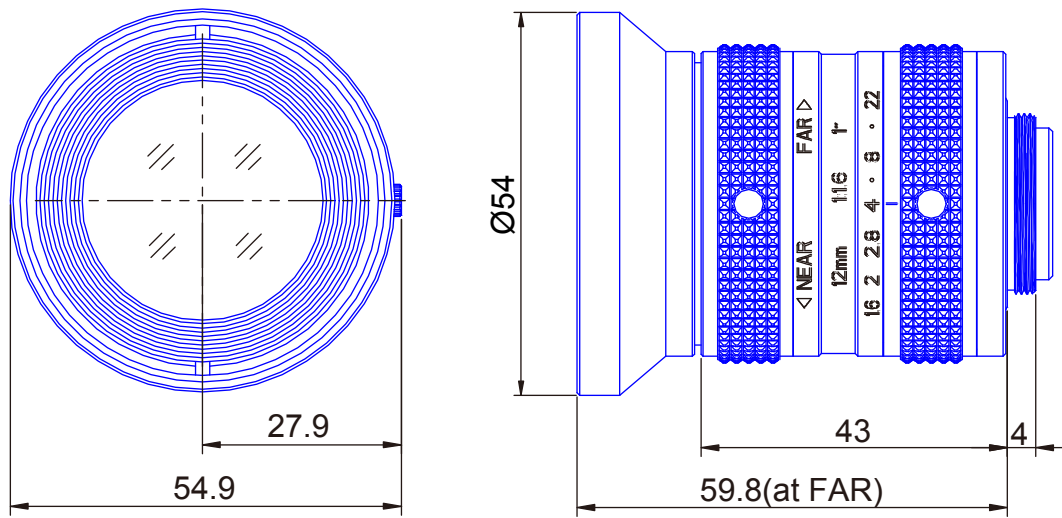

1inch Format

High resolution 12 Megapixel Lenses

**Item No.GM12HR41216MCN**

ITEM NO.		GM12HR41216MCN
Focal Length		12 (mm)
Iris Range		F1.6 - 22
Angle of View (H x V x D)	1"	57°1' x 44°1'
MOD		0.2 (m)
Filter Thread		M=52, P=0.75
Dimension (D x L)		Ø54 x 61 (mm)
Weight		190 (g)