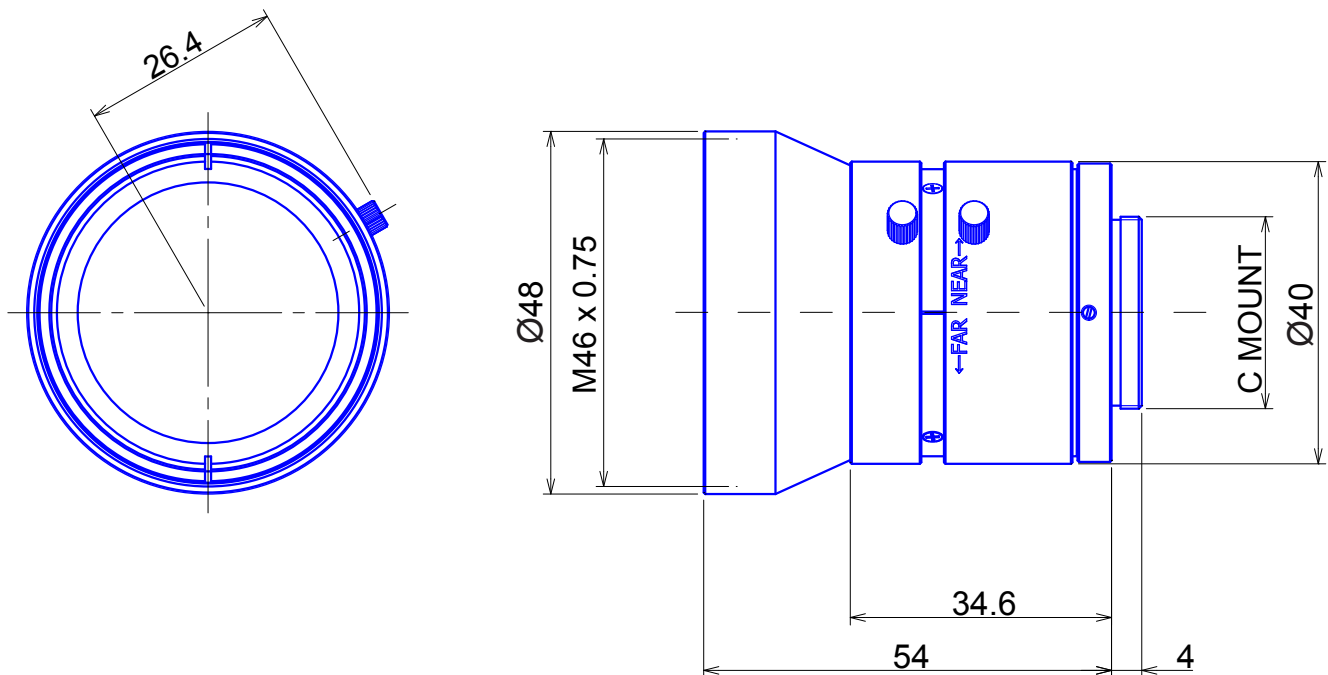

2/3inch Format

High resolution 12 Megapixel Lenses

**Item No. GM12HR39014MCN-1**

ITEM NO.		GM12HR39014MCN-1
Focal Length		9 (mm)
Iris Range		F1.4 - Close
Angle of View (H x V x D)	2/3"	50°8' x 39°3'
	1/2"	38°2' x 29°1'
MOD		0.1 (m)
Filter Thread		M=46.0 , P=0.75
Dimension ( D x L )		Ø48 x 54 (mm)
Weight		160 (g)

\*1.6 $\mu$ m(Center Resolution Power), Optical Distortion less than 0.5%**GOYO OPTICAL Inc.,**

3-8-31 HAMASAKI, ASAKA, SAITAMA 351-0033, JAPAN,

TEL:+81-48-474-2235 FAX:+81-48-474-7373

<http://www.gyooptical.com> E-MAIL:info@gyooptical.com