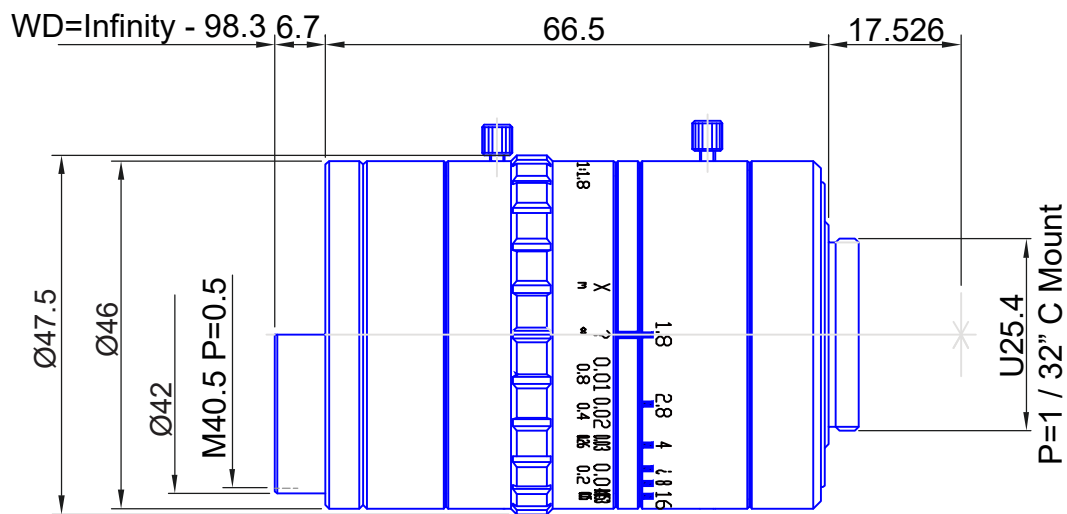

2/3inch Format

High resolution 12 Megapixel Lenses

**Item No. GM12HR38018MCN**

ITEM NO.		GM12HR38018MCN
Focal Length		8 (mm)
Iris Range		F1.8 - 22
Angle of View (H x V x D)	2/3"	57°45' x 44°50'
MOD		0.1 (m)
Filter Thread		M=40.5, P=0.5
Dimension (D x L)		Ø47.5 x 73.2 (mm)
Weight		300 (g)