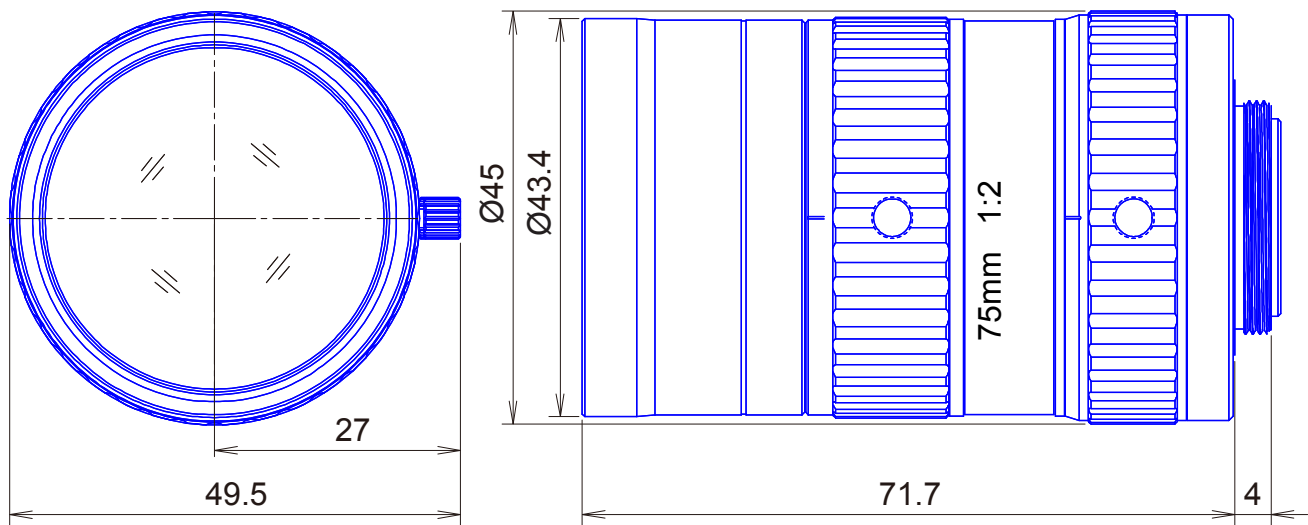

2/3inch Format

High resolution 12 Megapixel Lenses

Item No. GM12HR37520MCN

ITEM NO.		GM12HR37520MCN
Focal Length		75 (mm)
Iris Range		F2.0 - 22
Angle of View (H x V x D)	2/3"	6°7' x 5° x 8°4'
MOD		0.9 (m)
Filter Thread		M=40.5, P=0.5
Dimension (D x L)		Ø45 x 71.7 (mm)
Weight		223 (g)