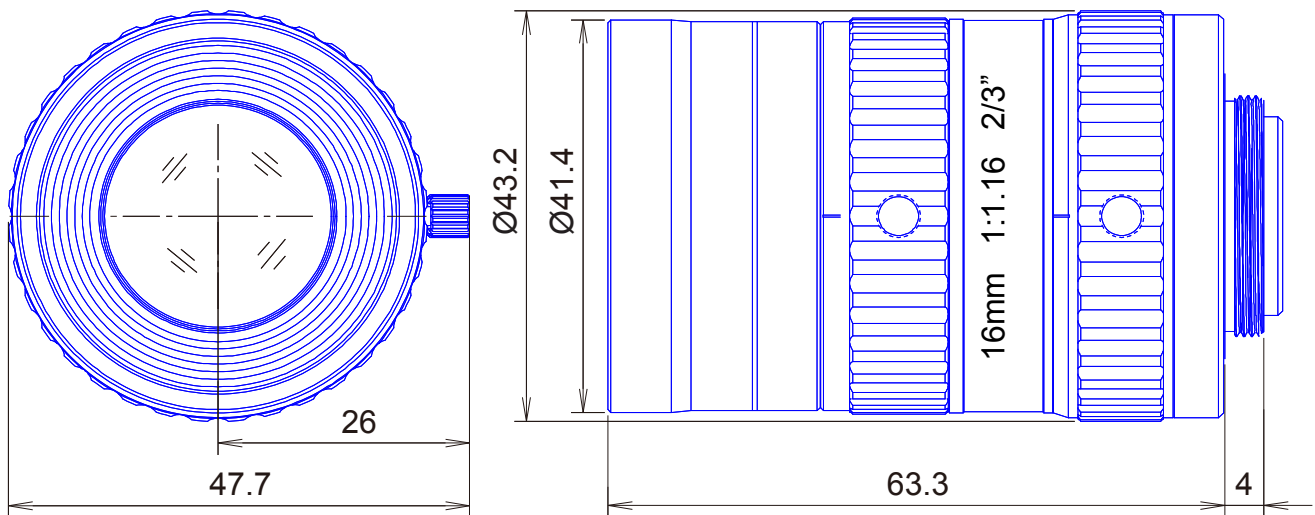

2/3inch Format

High resolution 12 Megapixel Lenses

Item No. GM12HR31616MCN

ITEM NO.		GM12HR31616MCN
Focal Length		16 (mm)
Iris Range		F1.6 - 22
Angle of View (H x V x D)	2/3"	30°8' x 23°4'
MOD		0.2 (m)
Filter Thread		M=37.5, P=0.5
Dimension (D x L)		Ø43.2 x 63.3 (mm)
Weight		181 (g)