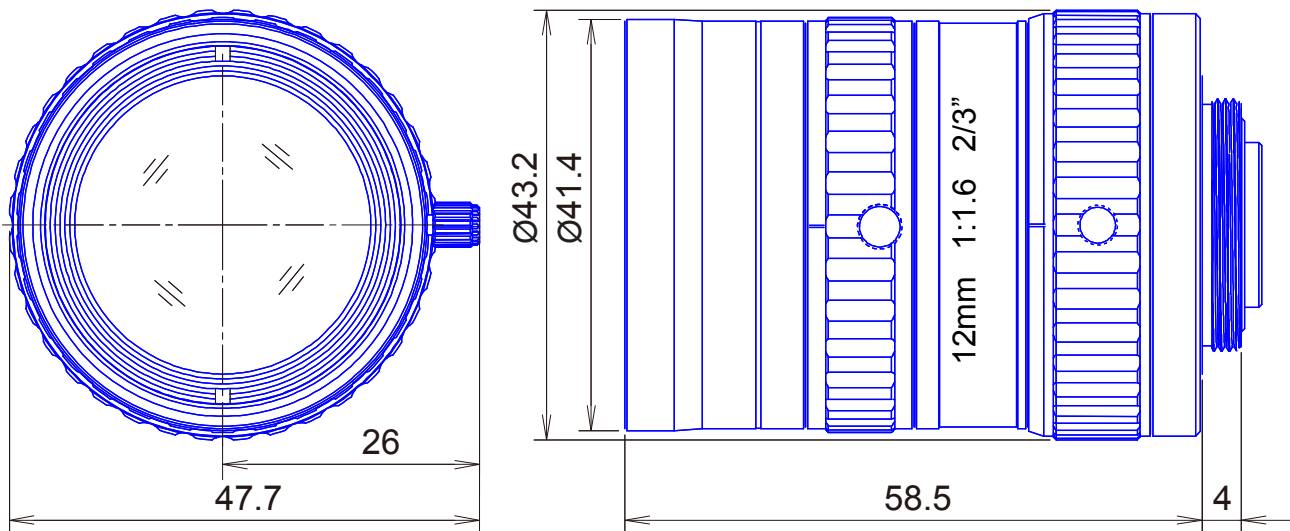

2/3inch Format

High resolution 12 Megapixel Lenses

Item No. GM12HR31216MCN

ITEM NO.		GM12HR31216MCN
Focal Length		12 (mm)
Iris Range		F1.6 - 22
Angle of View (H x V x D)	2/3"	39°8' x 30°4'
MOD		0.1 (m)
Filter Thread		M=37.5, P=0.5
Dimension (D x L)		Ø43.2 x 58.5 (mm)
Weight		178 (g)