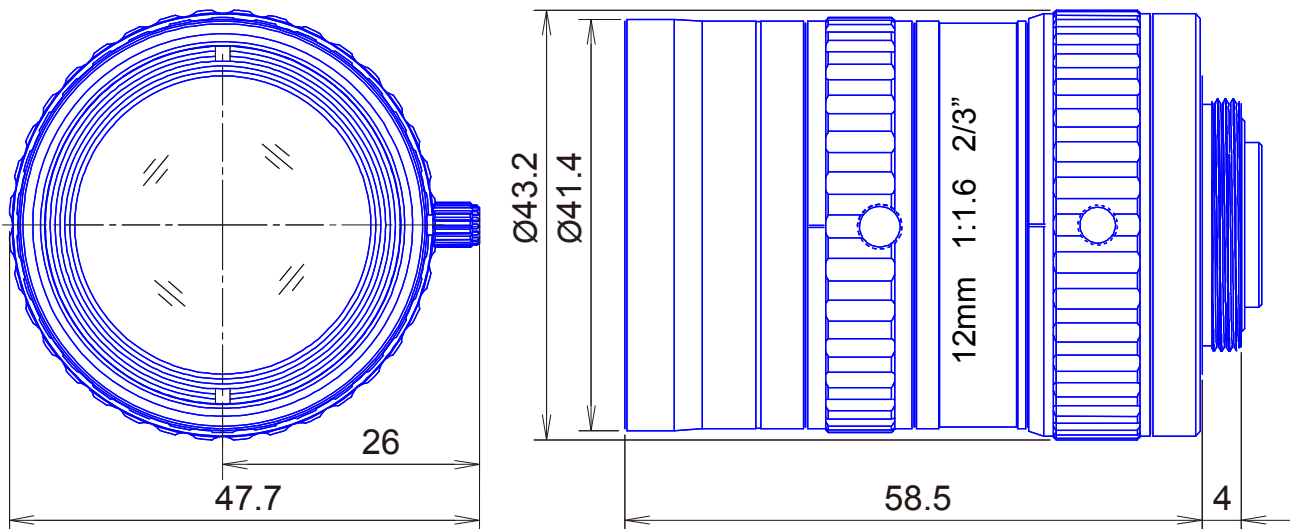

2/3inch Format

High resolution 12 Megapixel Lenses

Item No. GM12HR31216MCN

ITEM NO.		GM12HR31216MCN
Focal Length		12 (mm)
Iris Range		F1.6 - 22
Angle of View (H x V x D)	2/3"	39°8' x 30°4'
MOD		0.1 (m)
Filter Thread		M=37.5, P=0.5
Dimension (D x L)		Ø43.2 x 58.5 (mm)
Weight		178 (g)