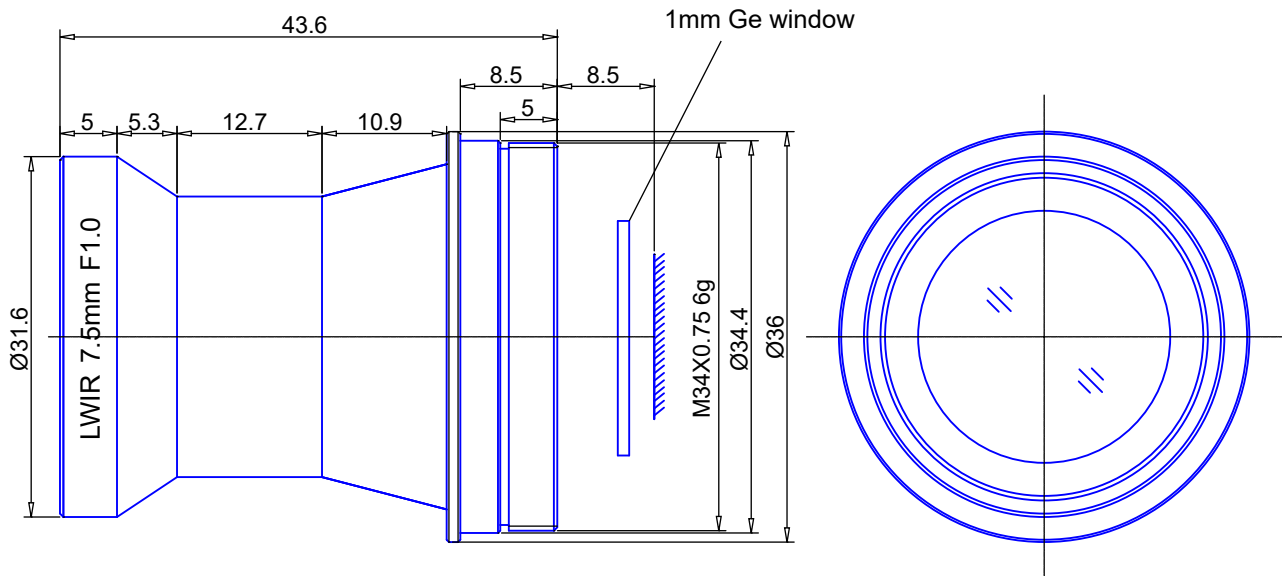

LWIR Lenses

Item No. GLWIR7510

ITEM NO.	GLWIR7510
Focal Length	7.5 (mm)
Iris Range	F1.0
Angle of View (Hx V)	71.84° x 60.18°
Wave Length	8-14 (um)
Sensor Size	640 x 512, 17um
MOD	1 (m)
Dimension (D x L)	Ø36 x 43.6 (mm)
Operating Temperature	-40°C - +80°C
Water & Dust Proof	IP67
Weight	35 (g)
Mount	Flexible