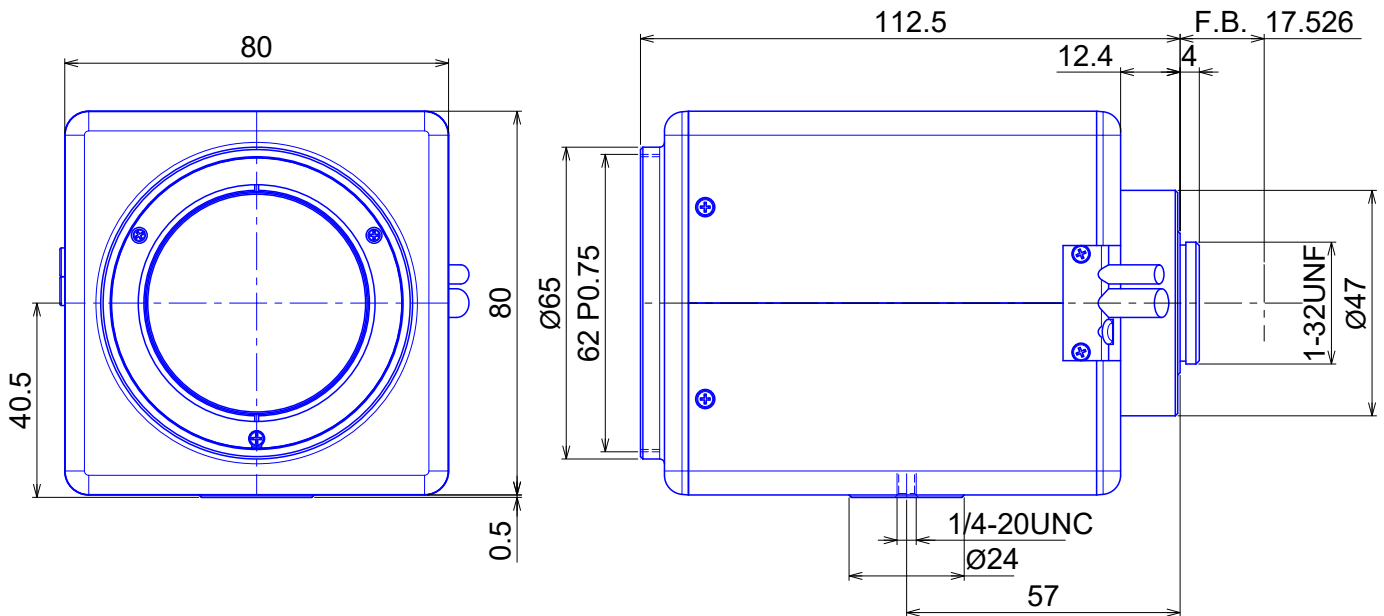

Megapixel Three Motorized Zoom Lenses

**Item No. GAZMPDN42465M**

ITEM NO.		GAZMPDN42465M
Focal Length		24 - 65 (mm)
Iris Range		F2 - Close
Angle of View	1"	30.5° x 22.9° x 38.1°
		- 11.2° x 8.4° x 13.8°
MOD		7 (m)
Filter Thread		M=62, P=0.75
Dimention		80 x 80.5 x 112.5 (mm)
Weight		710 (g)
Mount		C
Note		Day & Night, Motorized Iris & DC-Drive available