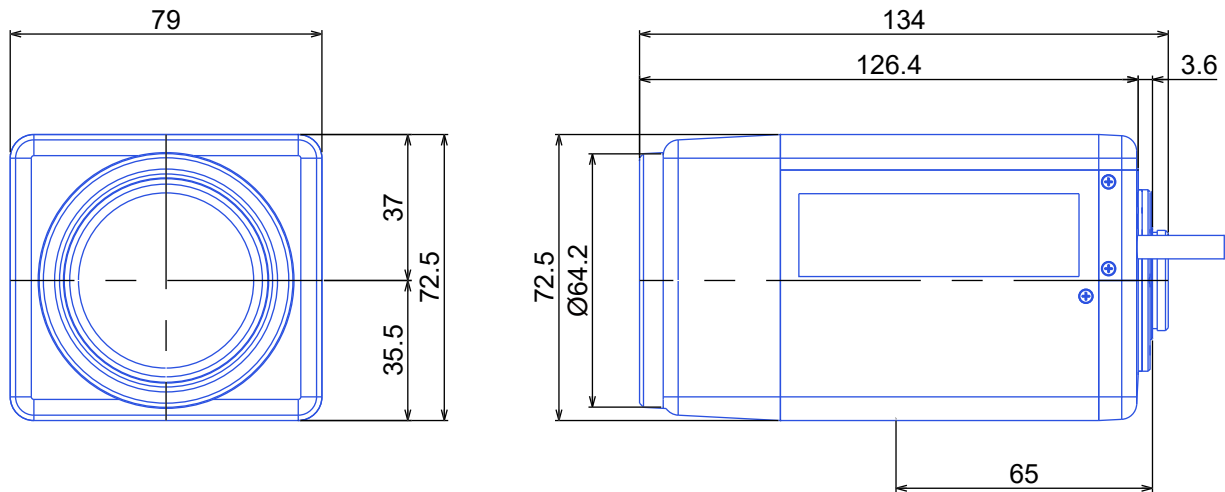

Industrial Lens

1/2inch Format Megapixel Motorized zoom Lenses

Item No.GAZMP280136M

ITEM NO.		GAZMP280136M
Focal Length		8 - 136 (mm)
Iris Range		F1.6 - Close
Angle of View	1/2"	43.6° x 33.4° - 2.7° x 2.2°
MOD		1.8 (m)
Filter Thread		M=58,P=0.75
Dimention		Ø79 x 72.5 x 130 (mm)
Weight		650 (g)
Mount		C
Note		Video,DC and Motorized available