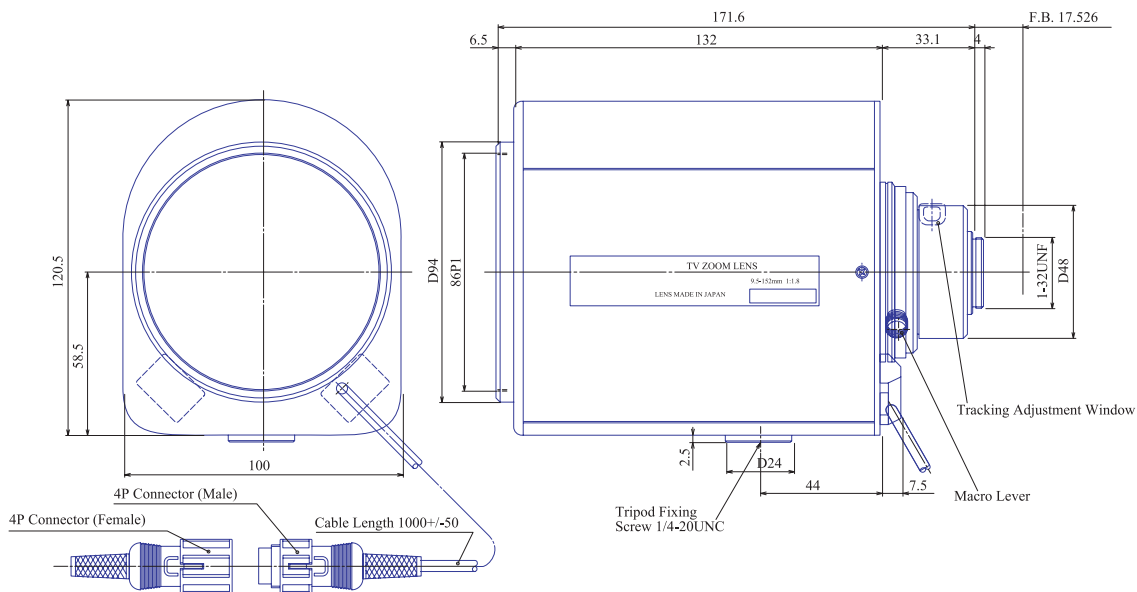

## Item No. GAZ95152M

ITEM NO.		GAZ95152M
Focal Length		9.5 - 152 (mm)
Iris Range		F1.8 - Close
Angle of View (H x V x D)	2/3"	49.7° x 38.3° - 3.3° x 2.5°
MOD		1.0 (m)
Filter Thread		M=86 , P=1.0
Dimention ( W x H x L )		125 x 100 x 175 (mm)
Weight		1500 (g)