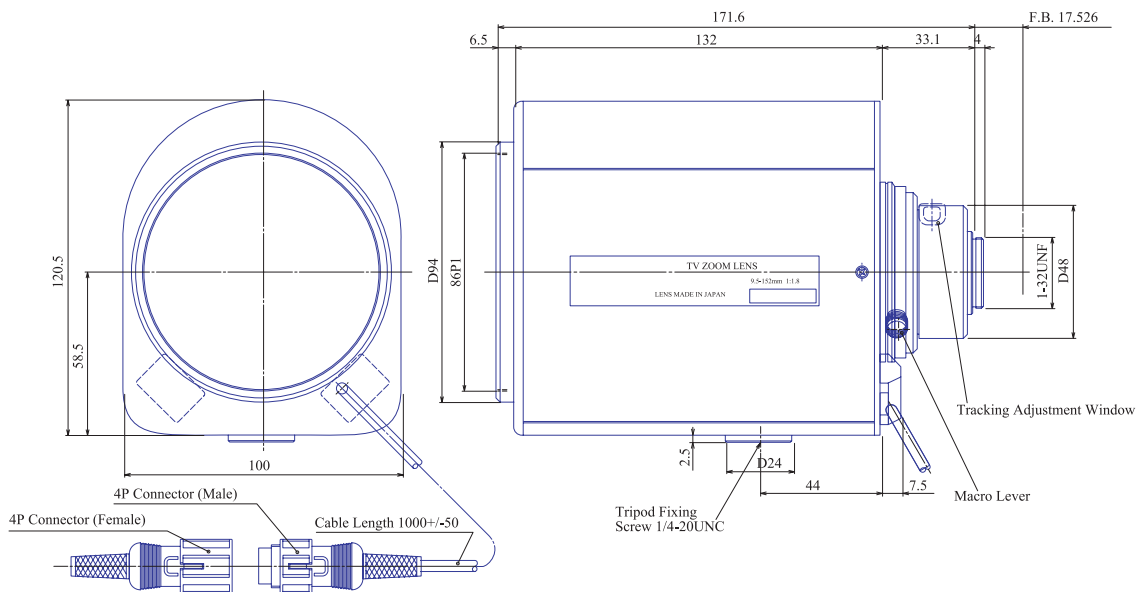

Three Motorized Zoom Lenses (Motorized Zoom , Motorized Iris , Motorized Focus)

Item No. GAZ95152M

ITEM NO.		GAZ95152M	
Focal Length		9.5 - 152 (mm)	
Iris Range		F1.8 - Close	
Angle of View (H x V x D)	2/3"	49.7° x 38.3° - 3.3° x 2.5°	
MOD		1.0 (m)	
Filter Thread		M=86 , P=1.0	
Dimension (W x H x L)		125 x 100 x 175 (mm)	
Weight		1500 (g)	