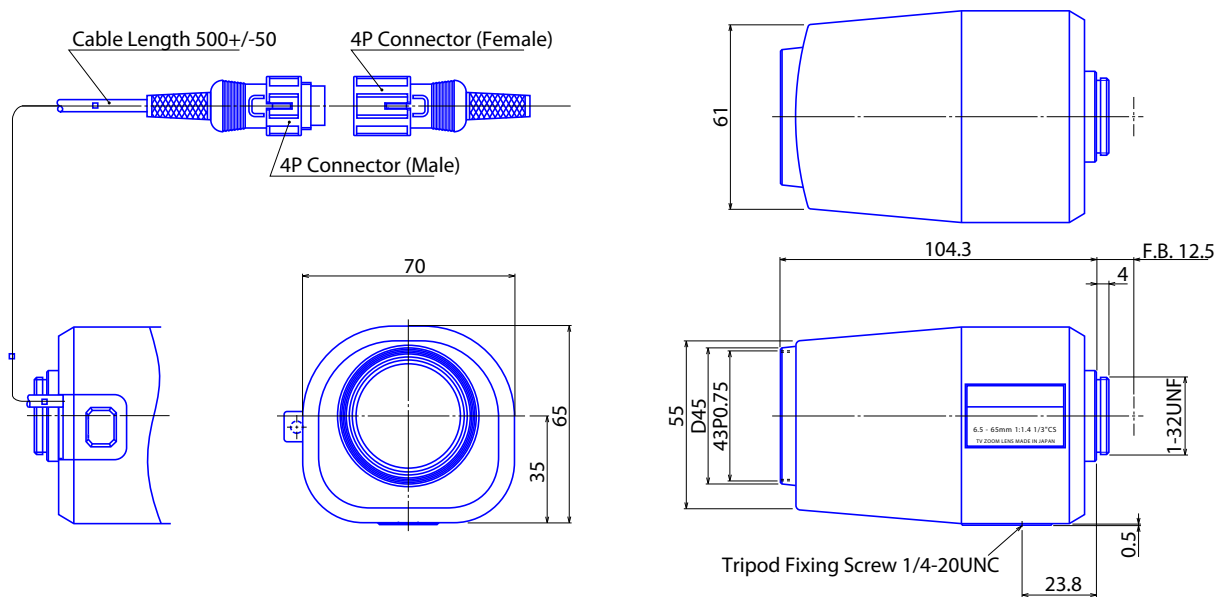

Three Motorized Zoom Lenses

(Motorized Zoom , Motorized Iris , Motorized Focus)

Item No. GAZ656514M

ITEM NO.		GAZ656514M	
Focal Length		6.5 - 65 (mm)	
Iris Range		F1.4 - Close	
Angle of View (H x V x D)	1/3"	40.5° x 31° x 52.2°	
		- 4.2° x 3.2° x 5.2°	
MOD		1.2 (m)	
Filter Thread		M43 , P=0.75	
Dimension (W x H x L)		70 x 65 x 105 (mm)	
Weight		290 (g)	
Notes		CS Mount	