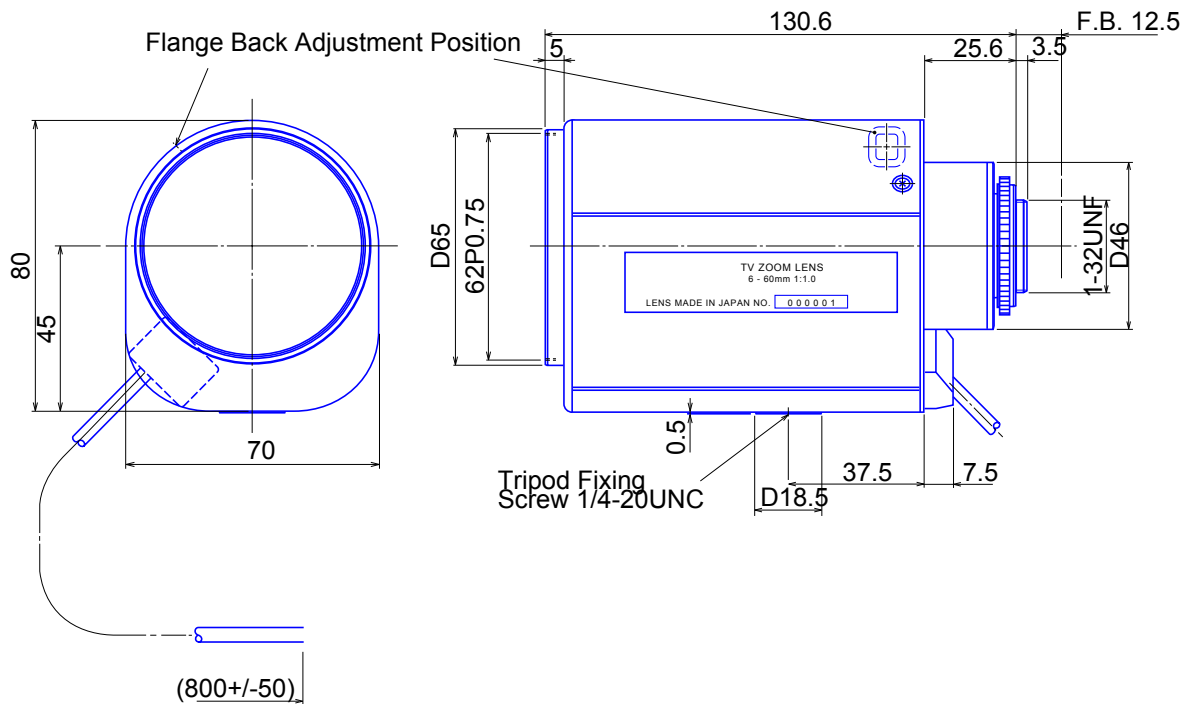

## Three Motorized Zoom Lenses

(Motorized Zoom , Motorized Iris , Motorized Focus)

**Item No. GAZ606010M**

ITEM NO.		GAZ606010M	
Focal Length		6 - 60 (mm)	
Iris Range		F1.0 - Close	
Angle of View (H x V x D)	1/3"	43.6° x 33.4° x 53°	
		- 4.6° x 3.4° x 5.7°	
MOD		1.2 (m)	
Filter Thread		M62 , P=0.75	
Dimension (W x H x L)		80 x 70 x 131 (mm)	
Weight		700 (g)	
Notes		CS Mount	